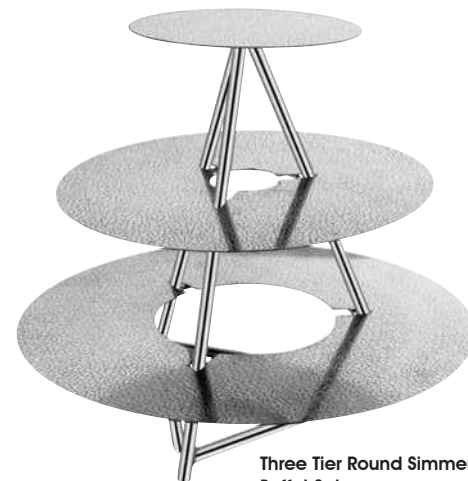

Hexagonal Buffet Riser
 HBR - 2025 - Small
 HBR - 2026 - Medium
 HBR - 2027 - Large

BUFFET SERVING COLLECTION

Rose Gold Display Stand
TS-32506

Three Tier Rectangular
Simmer Buffet Set
RSB-48194

Three Tier Triangular Simmer
Buffet Set
TSB-48187

Three Tier Round Simmer
Buffet Set
RSB-48189

Two Tier Stand
TS-2359 - 11" x 13" - 270mm x 330mm
TS-2360 - 13" x 16" - 330mm x 410mm

Three Tier Stand
TS-2391 - 205 x 265 x 325mm

Two Tier Stand TS-3751

Two Tier Stand
TS-3750