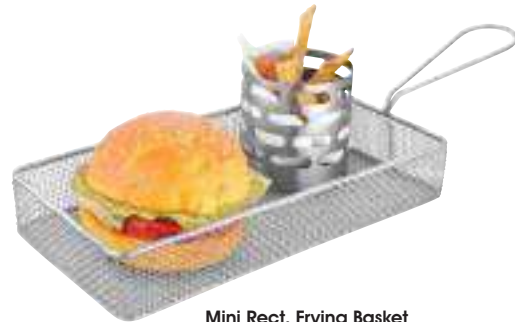

Mini Square Fryer Basket
FB-48214

Mini Rect. Frying Basket
FB-48233