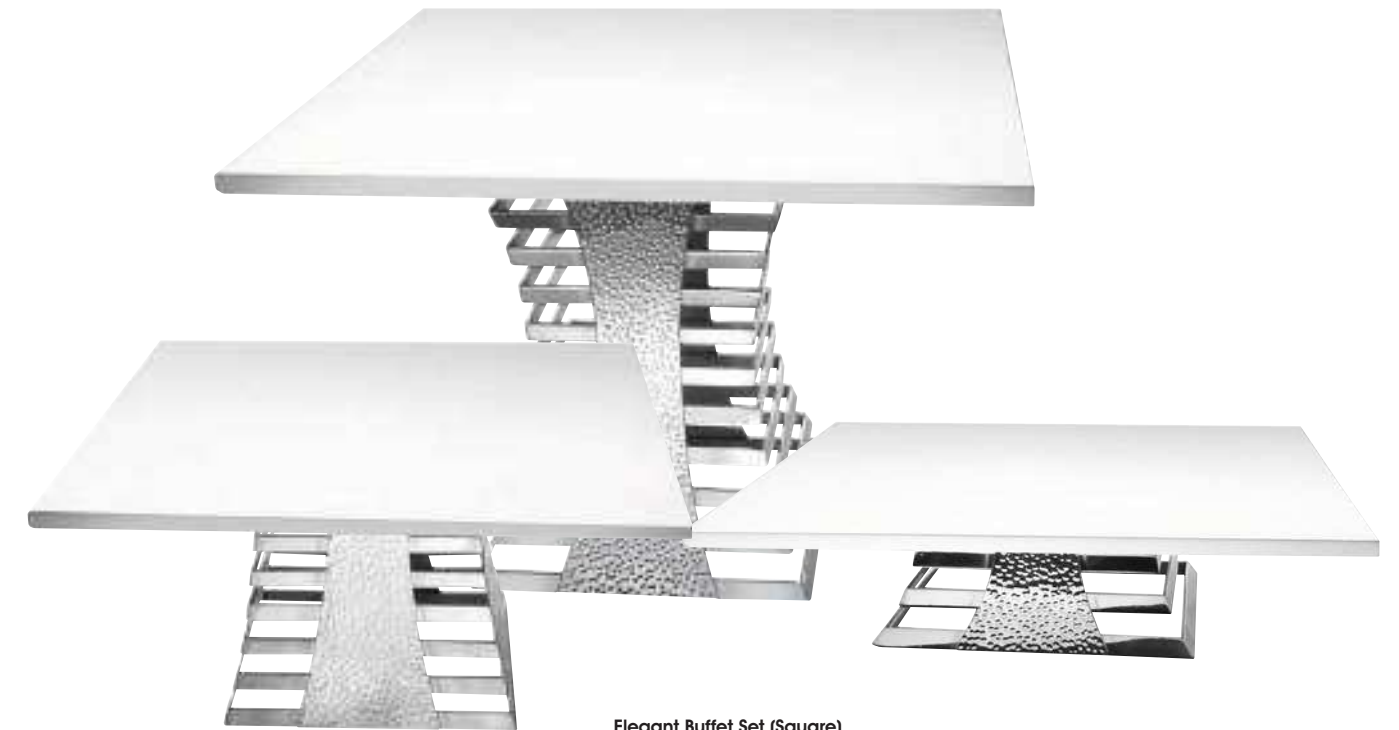

BUFFET SERVING COLLECTION

Elegant Buffet Set (Square)
EBS - 1865 - 15" x 15"
EBS - 1866 - 17" x 17"
EBS - 1867 - 19" x 19"