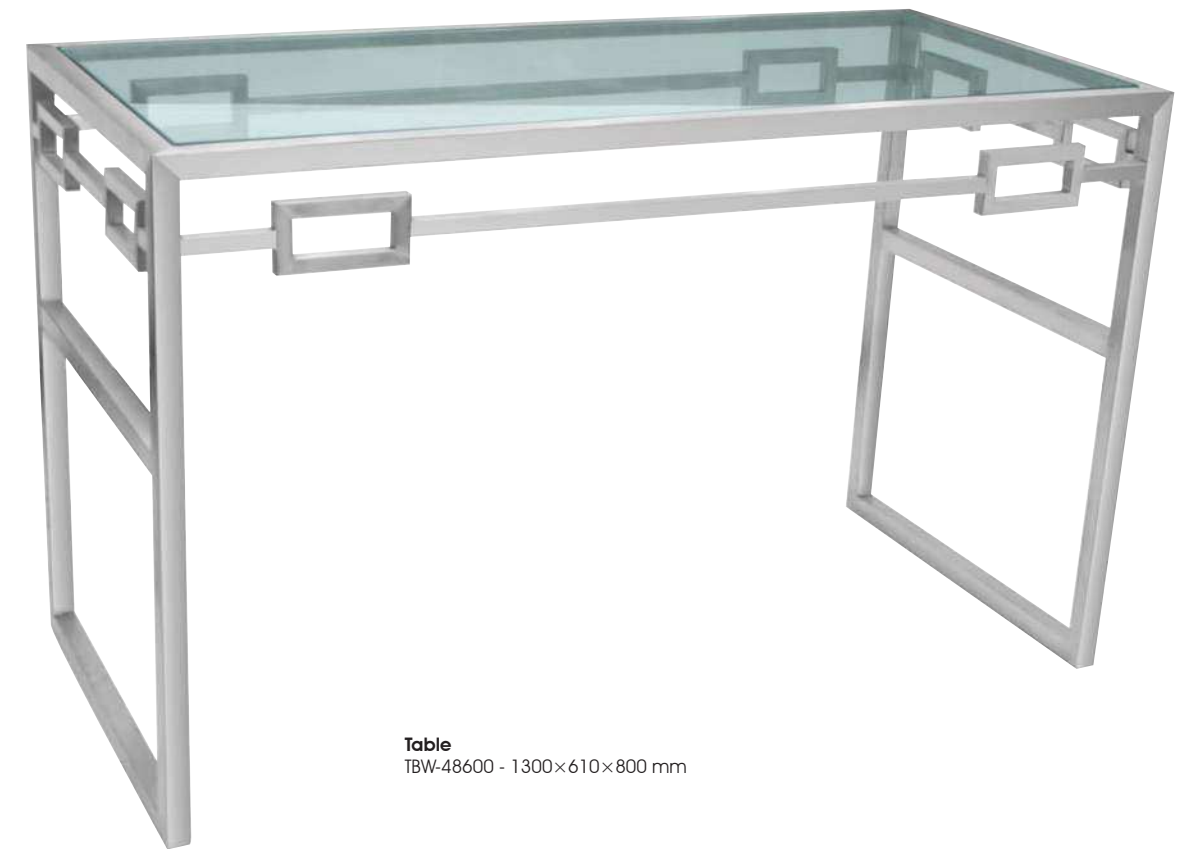

Nesting Rectangular Buffet Tables
RBT-41040 Small
RBT-41041 Medium
RBT-41042 Large

TABLE COLLECTION

Table Small
TBW-48400 - 1194×648×660mm

Table Medium
TBW-48401 - 1295×648×813mm

Table Large
TTBW-48402 - 1397×648×953mm