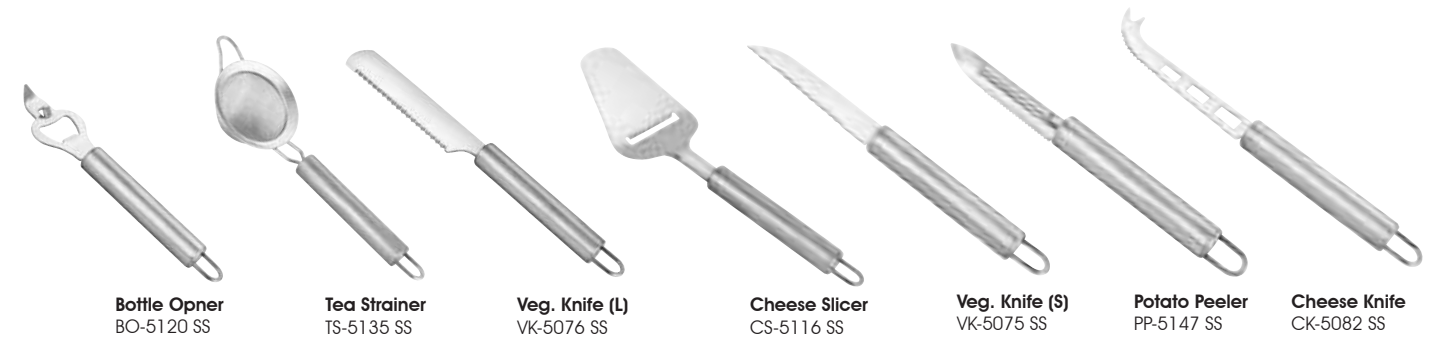

Chopstick Set CS-8932

Soap Dish BS-444/A

Soap Dispenser BS-444/C

Tissue Box BS-444/D

Bottle Opener BO-5120 SS Tea Strainer TS-5135 SS Veg. Knife (L) VK-5076 SS Cheese Slicer CS-5116 SS Veg. Knife (S) VK-5075 SS Potato Peeler PP-5147 SS Cheese Knife CK-5082 SS