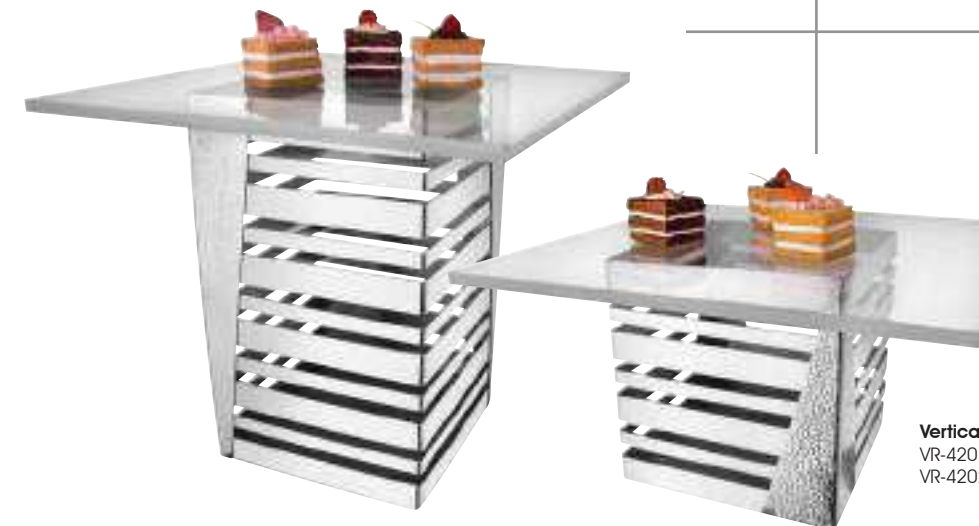

Vertical Riser with Acr. Top
VR-4201 - MEDIUM
VR-4202 - LARGE