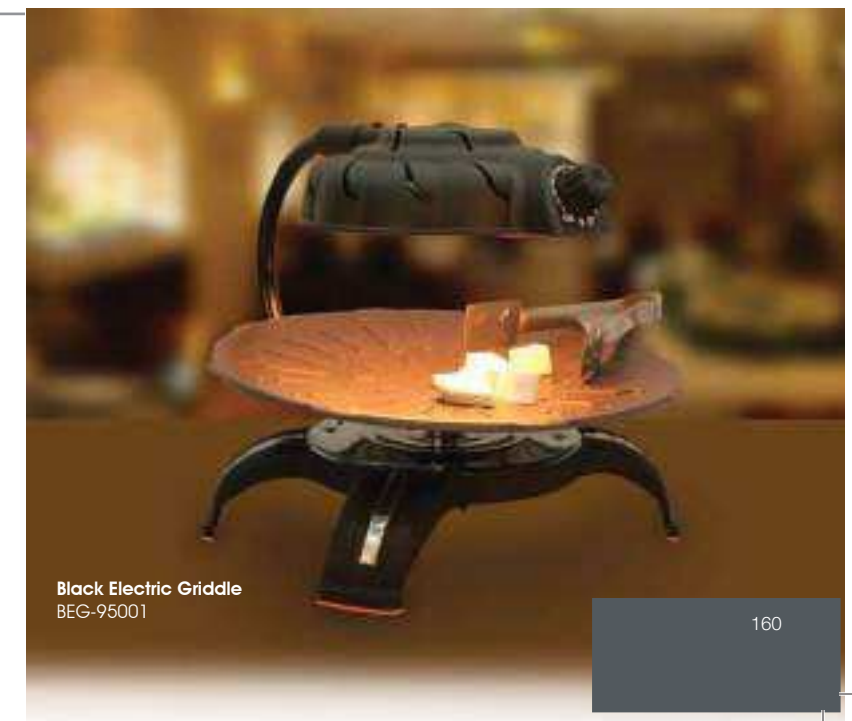

Advanced Rect. Hydraulic Glass Lid Chafing Dish With Chic Legs
885/GL/CHIC
Cap:- 12 ltrs.

Iron Electric Griller with Stand
IEG-95002

Black Electric Griddle
BEG-95001

CHAFING DISH

CHAFING DISH

Advanced Rect. Gold Hydraulic Glass Lid Chafing Dish With Chic Legs
885/GL/GP/CHIC
Cap:- 12 ltrs.