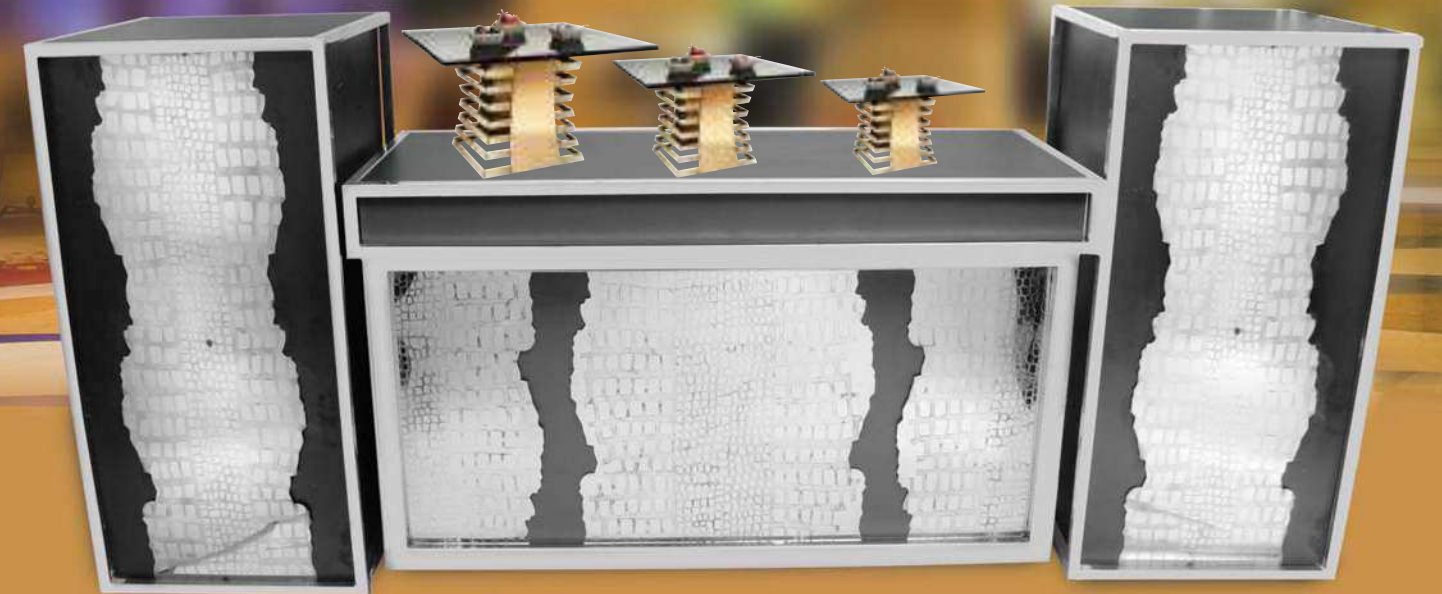

Gold Laser Cut Buffet Pillar
LCGP-70002

Gold Laser Cut Buffet Counter
LCGB-70001

Croco-Craft Buffet Pillar
CBP-70004

Croco -Craft Buffet Counter
CBC-70003