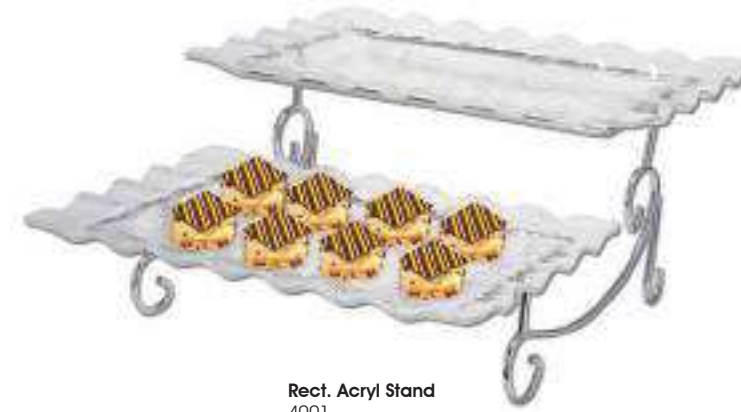

Three Tier Escalating Stand With 6 Pans
3-TE6P - 82 × 68 × 58 cm

Siri Miri Riser With 9 Bowls
SR-6949

Siri Miri Riser With 4 Bowls
SR-6948

Wavy Buffet Set (Square)
WBS - 8075 - 15" x 15"
WBS - 8076 - 17" x 17"
WBS - 8077 - 19" x 19"