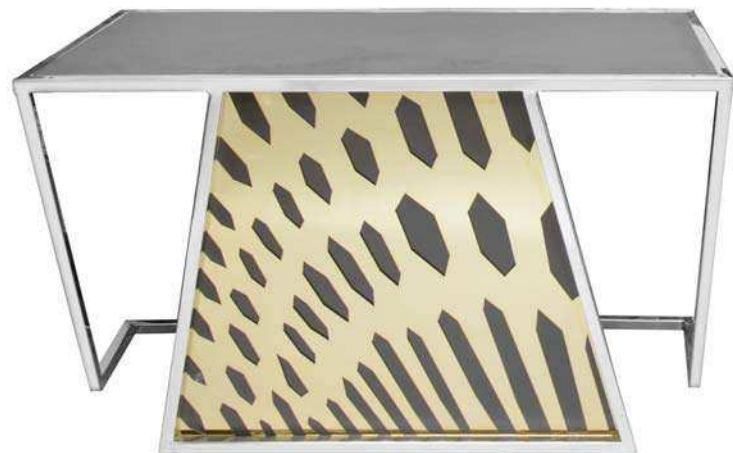

Gold Laser Cut Buffet Table
TBW-47101