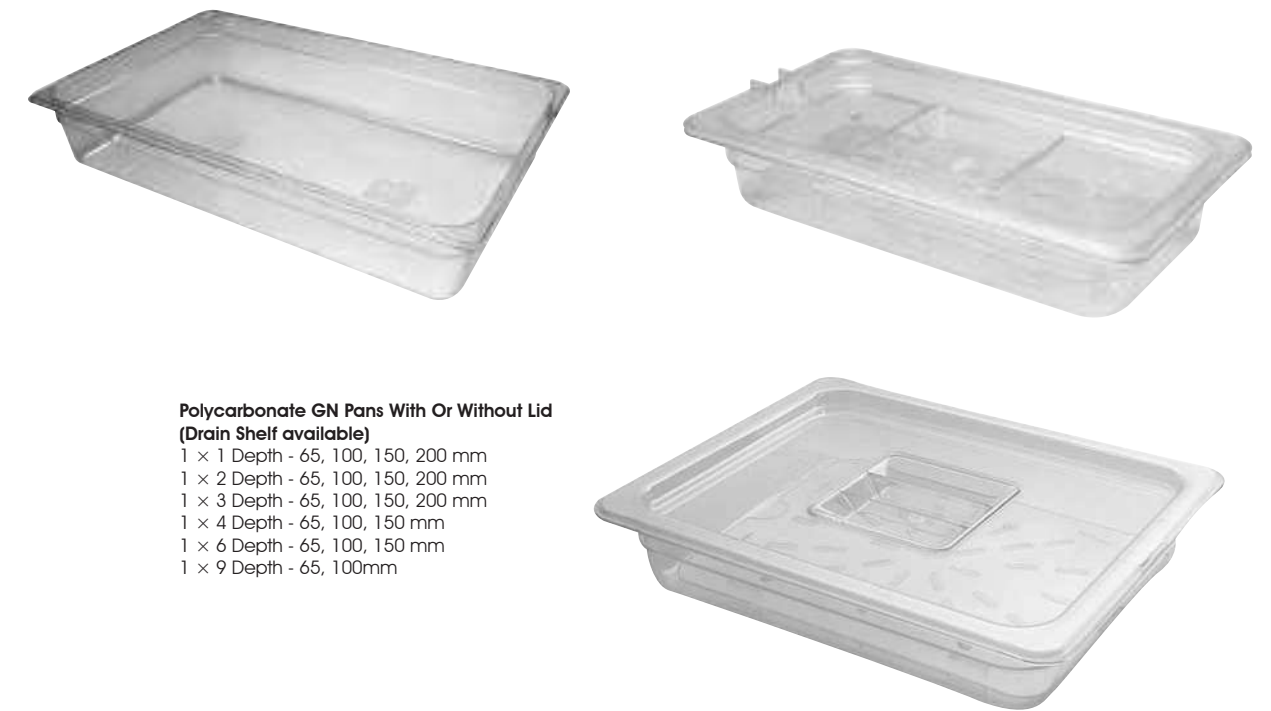

Clearing Trolley Two Tier
5003

Clearing Trolley Three Tier
5002

Rect. Tray Anti skid
RDF 0709

Tray Jack
T/J 6945

Oval Tray Anti skid
RDF 0708

Tray Jack
T/J 6945

LAUFEEN DISH & TROLLEYS

Gastronomic Pans
 1 x 1 - Depth - 65, 100, 150, 200mm
 1 x 2 - Depth - 65, 100, 150, 200mm
 1 x 3 - Depth - 65, 100, 150, 200mm
 1 x 4 - Depth - 65, 100, 150, 200mm
 1 x 6 - Depth - 65, 100, 150, 200mm
 1 x 9 - Depth - 65, 100, 150, 200mm