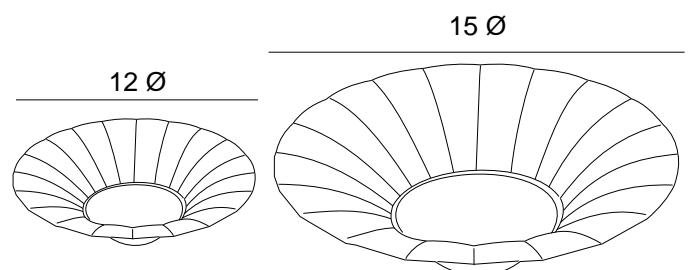

Colour Available

Square Bowl

Code	Specification	Size (inch)
SQB 07	Polycarbonate	7x7
SQB 09	Polycarbonate	9.25x9.25

Colour Available

Salad Platters

- Food grade poly-carbonate
- Break/chip resistance
- Useful in hotels, catering, fast food restaurant
- Scratch Proof
- Stain proof

Oval Flat Platter

Code	Specification	Size(inch)
SP 1101	Oval flat platter big	20x8
SP 901	Oval flat platter small	16x6

Colour Available

Square Platter

Code	Specification	Size(inch)
SP 1102	Square platter big	14x14
SP 902	Square platter small	11.5x11.5

Colour Available

Oval Deep Platter

Code	Specification	Size (inch)
SP 1103	Oval deep platter big	21x10.5
SP 903	Oval deep platter small	17x8

Colour Available

Round Deep Platter

Code	Specification	Size (inch)
SP 1104	Round deep platter big	15 Ø
SP 904	Round deep platter small	12 Ø

Colour Available

Cone Platter

Code	Specification	Size(inch)
SP 1105	Cone Platter Big	11 Ø
SP 905	Cone Platter small	8.75 Ø

Colour Available

Flower Bowl & Leaf Platter

Code	Specification	Size(inch)
FL1	Flower Bowl	12 Ø
LPL1	Leaf Platter	19x9 Ø