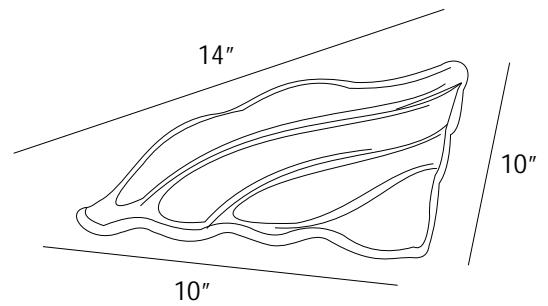

Colour Available

Cone Platter

Code	Specification	Size(inch)
SP 1105	Cone Platter Big	11 Ø
SP 905	Cone Platter small	8.75 Ø

Colour Available

Flower Bowl & Leaf Platter

Code	Specification	Size(inch)
FL1	Flower Bowl	12 Ø
LPL1	Leaf Platter	19x9 Ø

Code	Specification	Size(inch)
ST 4	Round deep stand	10 Øx7h
ST 5	Cone stand	7 Øx7h
SL 1	Flower Bowl stand	8 Øx7h

SL 1

Square Wave Platter

Code	Specification	Size(inch)
WPL 01	Wave Square platter	14x14

Colour Available

Rectangle Wave Platter

Code	Specification	Size(inch)
WPL 04	Wave rectangle platter	20.5x11.5

Colour Available

Triangle Wave Platter

Code	Specification	Size(inch)
WPL03	Wave Triangle platter	10x10x14

Colour Available

Trapeze Wave Platter

Code	Specification	Size(inch)
WPL02	Wave Trapeze platter	6x11x10x11

Colour Available

Round Shell Platter

Code
SPL 01

Specification
Round Shell Platter

Size(inch)
12x11

Colour Available