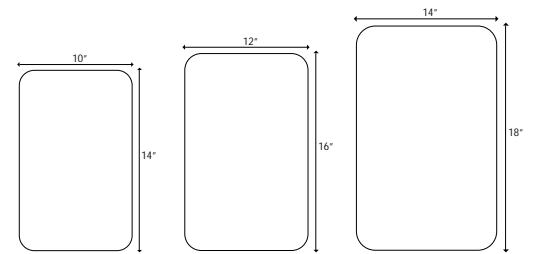

Cafeteria Tray Rectangle

Code	Specification	Size (inch)
CFT 1014	A.B.S	10X14
CFT 1216	A.B.S	12X16
CFT 1418	A.B.S	14X18

Colour Available

Cafeteria Tray Round

Code	Specification	Size (inch)
CFT 12	A.B.S	12 Ø
CFT 14	A.B.S	14 Ø
CFT 16	A.B.S	16 Ø

Colour Available

Cafeteria Tray Rectangle (P.C) and (P.P)

Code	Specification	Size (inch)
CFT 1014	PC/PP	10X14
CFT 1216	PC/PP	12X16
CFT 1418	PC/PP	14X18

Colour Available

Display Tray

Code	Specification	Size (inch)
DT 0713	Polycarbonate	7x13x1
DT 0913	Polycarbonate	9x13x1
DT 1115	Polycarbonate	11x15x1

Colour Available

6 Compartment Tray (Rectangle)

Code	Specification	Size (inch)
DCT 1014	PC	10X14
DCTC 1014	PP (cover)	10X14

Colour Available

Also available in P.P

3 Compartment Tray (Square)

Code	Specification	Size (inch)
DCT 0909	PC	9X9
DCTC 0909	PP (cover)	9X9

Colour Available

Also available in P.P

Bar Service Tray Round (Collar)

Code	Specification	Size (inch)
SL 15	Polycarbonate	15 Ø

Colour Available

Bar Service Tray Round (Flat)

Code	Specification	Size (inch)
BT 14	Polycarbonate	14 Ø