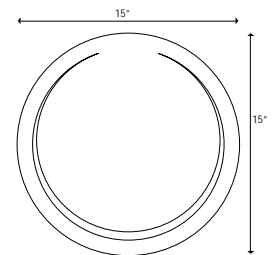

Colour Available

Cafeteria Tray Rectangle (P.C) and (P.P)

Code	Specification	Size (inch)
CFT 1014	PC/PP	10X14
CFT 1216	PC/PP	12X16
CFT 1418	PC/PP	14X18

Colour Available

Display Tray

Code	Specification	Size (inch)
DT 0713	Polycarbonate	7x13x1
DT 0913	Polycarbonate	9x13x1
DT 1115	Polycarbonate	11x15x1

Colour Available

6 Compartment Tray (Rectangle)

Code	Specification	Size (inch)
DCT 1014	PC	10X14
DCTC 1014	PP (cover)	10X14

Colour Available

Also available in P.P

3 Compartment Tray (Square)

Code	Specification	Size (inch)
DCT 0909	PC	9X9
DCTC 0909	PP (cover)	9X9

Colour Available

Also available in P.P

Bar Service Tray Round (Collar)

Code	Specification	Size (inch)
SL 15	Polycarbonate	15 Ø

Colour Available

Bar Service Tray Round (Flat)

Code	Specification	Size (inch)
BT 14	Polycarbonate	14 Ø

Colour Available

Bar Service Tray Rectangle (Flat)

Code	Specification	Size (inch)
RST 1218	Polycarbonate	12X18

Colour Available

Snacks Service Tray

Code	Specification	Size (inch)
T 1218	Polycarbonate	12X18