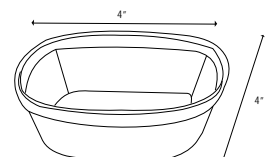

Colour Available

Dinnerware (RP)

Code	Specification	Size (inch)
RP 10	Round Full Plate	10.5 Ø
RP 8	Round Half Plate	8 Ø

Colour Available

Dinnerware (RB)

Code	Specification	Size (inch)
RB 4	Round Food bowl	3.5 Ø
RB 3	Round Food bowl	3 Ø

Colour Available

Dinnerware (SP & DT)

Code	Specification	Size (inch)
SP 13	Square Thali	13 X13
DT 1012	Display/Rice Plate	10X12

Colour Available

Snacks Service (FP)

Code	Specification	Size (inch)
FP 6	Snacks Plate	6 Ø
FP 5	Sweet Dish Plate	5 Ø

Colour Available

**Snacks Service
(Zig-Zag & Underliner)**

Code	Specification	Size (inch)
SP 6	Zig- Zag Plate	6X4
UL 6	Underliner	6X6

Colour Available

**Snacks Service
(Square Plate & Square Bowl)**

Code	Specification	Size (inch)
SP 7	Square Snacks Plate	7x7
FB 4	Square Snacks Food Bowl	4x4

Colour Available

Cups & Saucer

Code	Specification	Size (ml.)
CP 150	Tea cup	150ml.
CPS 5	Saucer	-
CP 200	Coffee cup	200ml.

Colour Available

Soup Bowl

Code	Specification	Size (ml.)
SPB 4	Soup Bowl	300 ml.
SPS 4	Underliner	-
SP 1	Soup Spoon	-