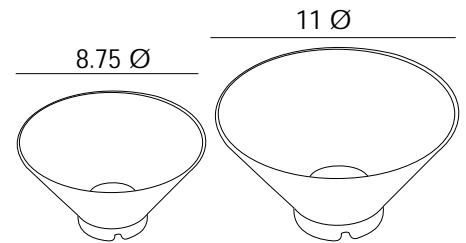

Colour Available

Oval Deep Platter

Code	Specification	Size (inch)
SP 1103	Oval deep platter big	21x10.5
SP 903	Oval deep platter small	17x8

Colour Available

Round Deep Platter

Code	Specification	Size (inch)
SP 1104	Round deep platter big	15 Ø
SP 904	Round deep platter small	12 Ø

Colour Available

Cone Platter

Code	Specification	Size(inch)
SP 1105	Cone Platter Big	11 Ø
SP 905	Cone Platter small	8.75 Ø

Colour Available

Flower Bowl & Leaf Platter

Code	Specification	Size(inch)
FL1	Flower Bowl	12 Ø
LPL1	Leaf Platter	19x9 Ø

Colour Available

ST 1

ST 2

ST 3

Stands

Code	Specification	Size(inch)
ST 1	Oval flat stand	15x6.5x7h
ST 2	Square stand	12.5x12.5x5h
ST 3	Oval deep stand	18.5x8x7h

ST 4

ST 5

Code	Specification	Size(inch)
ST 4	Round deep stand	10 Øx7h
ST 5	Cone stand	7 Øx7h
SL 1	Flower Bowl stand	8 Øx7h

SL 1

Square Wave Platter

Code	Specification	Size(inch)
WPL 01	Wave Square platter	14x14

Colour Available