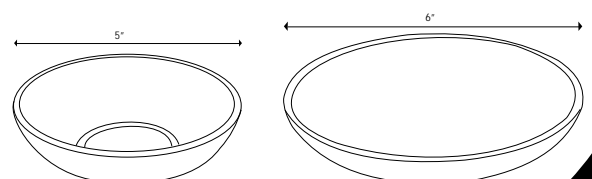

Snacks Service (FP)

Code	Specification	Size (inch)
FP 6	Snacks Plate	6 Ø
FP 5	Sweet Dish Plate	5 Ø

Colour Available