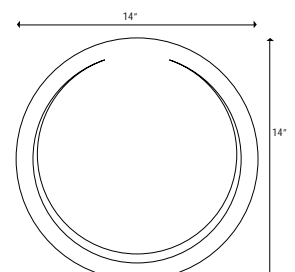

Colour Available

Cafeteria Tray Rectangle (P.C) and (P.P)

Code	Specification	Size (inch)
CFT 1014	PC/PP	10X14
CFT 1216	PC/PP	12X16
CFT 1418	PC/PP	14X18

Colour Available

Display Tray

Code	Specification	Size (inch)
DT 0713	Polycarbonate	7x13x1
DT 0913	Polycarbonate	9x13x1
DT 1115	Polycarbonate	11x15x1

Colour Available

6 Compartment Tray (Rectangle)

Code	Specification	Size (inch)
DCT 1014	PC	10X14
DCTC 1014	PP (cover)	10X14

Colour Available

Also available in P.P

3 Compartment Tray (Square)

Code	Specification	Size (inch)
DCT 0909	PC	9X9
DCTC 0909	PP (cover)	9X9

Colour Available

Also available in P.P

Bar Service Tray Round (Collar)

Code	Specification	Size (inch)
SL 15	Polycarbonate	15 Ø

Colour Available

Bar Service Tray Round (Flat)

Code	Specification	Size (inch)
BT 14	Polycarbonate	14 Ø

Colour Available

Bar Service Tray Rectangle (Flat)

Code	Specification	Size (inch)
RST 1218	Polycarbonate	12X18

Colour Available

Snacks Service Tray

Code	Specification	Size (inch)
T 1218	Polycarbonate	12X18