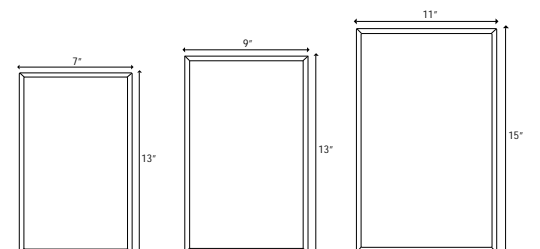

Cafeteria Tray Rectangle

Code	Specification	Size (inch)
CFT 1014	A.B.S	10X14
CFT 1216	A.B.S	12X16
CFT 1418	A.B.S	14X18

Colour Available

Cafeteria Tray Round

Code	Specification	Size (inch)
CFT 12	A.B.S	12 Ø
CFT 14	A.B.S	14 Ø
CFT 16	A.B.S	16 Ø

Colour Available

Cafeteria Tray Rectangle (P.C) and (P.P)

Code	Specification	Size (inch)
CFT 1014	PC/PP	10X14
CFT 1216	PC/PP	12X16
CFT 1418	PC/PP	14X18

Colour Available

Display Tray

Code	Specification	Size (inch)
DT 0713	Polycarbonate	7x13x1
DT 0913	Polycarbonate	9x13x1
DT 1115	Polycarbonate	11x15x1

Colour Available

6 Compartment Tray (Rectangle)

Code	Specification	Size (inch)
DCT 1014	PC	10X14
DCTC 1014	PP (cover)	10X14

Colour Available

Also available in P.P

3 Compartment Tray (Square)

Code	Specification	Size (inch)
DCT 0909	PC	9X9
DCTC 0909	PP (cover)	9X9