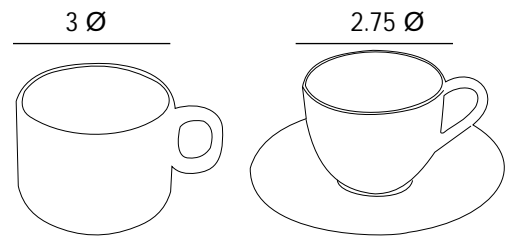

Colour Available

Dinnerware (RP)

Code	Specification	Size (inch)
RP 10	Round Full Plate	10.5 Ø
RP 8	Round Half Plate	8 Ø

Colour Available

Dinnerware (RB)

Code	Specification	Size (inch)
RB 4	Round Food bowl	3.5 Ø
RB 3	Round Food bowl	3 Ø

Colour Available

Cups & Saucer

Code	Specification	Size (ml.)
CP 150	Tea cup	150ml.
CPS 5	Saucer	-
CP 200	Coffee cup	200ml.

Colour Available

Soup Bowl

Code	Specification	Size (ml.)
SPB 4	Soup Bowl	300 ml.
SPS 4	Underliner	-
SP 1	Soup Spoon	-

Colour Available

Ladle Stand & Ladles

Code	Specification	Size (inch)
LDS 1	Ladle Stand	10x3
LD 1	Spoon Ladle	11.25
LD 2	Fork Ladle	11

Colour Available

Toothpick, Straw holder & Bud vase

Code	Specification	Size (inch)
TP 2	Toothpick Stand	1.25 Øx2.25h
TP 3	Straw Holder	1.5 Øx4h
TP 4	Bud Vase	1 Øx6h