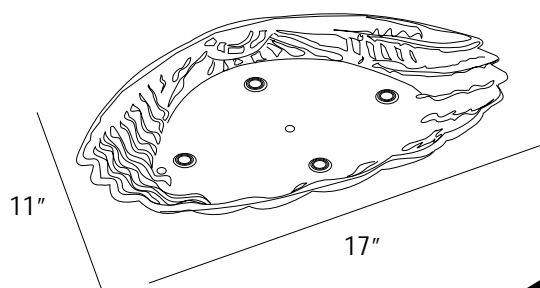

Code	Specification	Size(inch)
ST 4	Round deep stand	10 Øx7h
ST 5	Cone stand	7 Øx7h
SL 1	Flower Bowl stand	8 Øx7h

SL 1

Square Wave Platter

Code	Specification	Size(inch)
WPL 01	Wave Square platter	14x14

Colour Available

Rectangle Wave Platter

Code	Specification	Size(inch)
WPL 04	Wave rectangle platter	20.5x11.5

Colour Available

Triangle Wave Platter

Code	Specification	Size(inch)
WPL03	Wave Triangle platter	10x10x14

Colour Available

Trapeze Wave Platter

Code	Specification	Size(inch)
WPL02	Wave Trapeze platter	6x11x10x11

Colour Available

Round Shell Platter

Code
SPL 01

Specification
Round Shell Platter

Size(inch)
12x11

Colour Available

Oval Shell Platter

Code
SPL 021

Specification
Oval Shell Platter

Size(inch)
17x11

Colour Available

Knit & Tawa Platter

Code	Specification	Size(inch)
KPL 01	Knit Platter	15x15
TPL 01	Tawa Platter	13x13

Colour Available