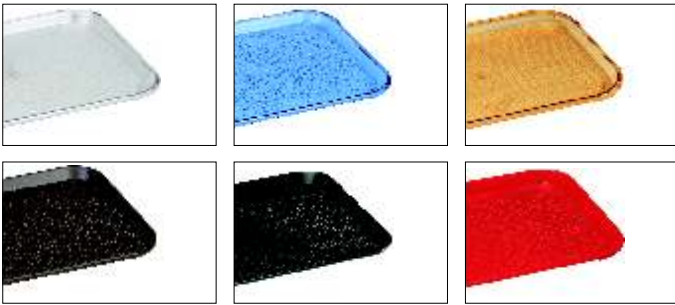

Cafeteria Tray Rectangle

Code	Specification	Size (inch)
CFT 1014	A.B.S	10X14
CFT 1216	A.B.S	12X16
CFT 1418	A.B.S	14X18

Colour Available

Cafeteria Tray Round

Code	Specification	Size (inch)
CFT 12	A.B.S	12 Ø
CFT 14	A.B.S	14 Ø
CFT 16	A.B.S	16 Ø

Colour Available

Cafeteria Tray Rectangle (P.C) and (P.P)

Code	Specification	Size (inch)
CFT 1014	PC/PP	10X14
CFT 1216	PC/PP	12X16
CFT 1418	PC/PP	14X18

Colour Available

Display Tray

Code	Specification	Size (inch)
DT 0713	Polycarbonate	7x13x1
DT 0913	Polycarbonate	9x13x1
DT 1115	Polycarbonate	11x15x1