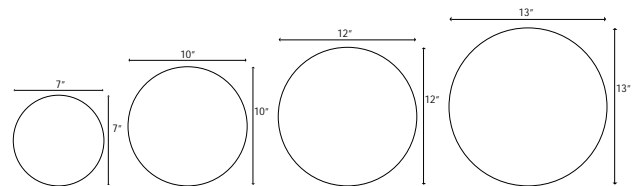

Dinnerware (FP)

Code	Specification	Size (inch)
FP 13	Thali	13 Ø
FP 12	Buffet Plate	12 Ø
FP 10	Full Plate	10 Ø
FP 8	Quarter Plate	7 Ø

Colour Available

Dinnerware (SB)

Code	Specification	Size (inch)
SB 4	Food bowl	4 Ø
SB 3	Food bowl	3.5 Ø
SB 2.5	Food bowl	2.75 Ø
SB 2	Food bowl	2 Ø

Colour Available

Dinnerware (RP)

Code	Specification	Size (inch)
RP 10	Round Full Plate	10.5 Ø
RP 8	Round Half Plate	8 Ø

Colour Available

Dinnerware (RB)

Code	Specification	Size (inch)
RB 4	Round Food bowl	3.5 Ø
RB 3	Round Food bowl	3 Ø