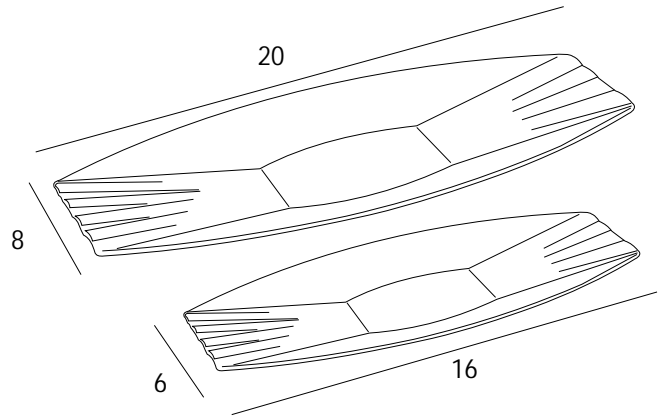

Bubble & Swirl Bowl

Code	Specification	Size (inch)
BB 1	Polycarbonate	8 Ø
BB 2	Polycarbonate	6 Ø
SWB 01	Polycarbonate	10.5x9

Colour Available

Taper Bowl

Code	Specification	Size (inch)
TPB 08	Polycarbonate	8x7
TPB 10	Polycarbonate	10x9

Colour Available

Square Bowl

Code	Specification	Size (inch)
SQB 07	Polycarbonate	7x7
SQB 09	Polycarbonate	9.25x9.25

Colour Available

Salad Platters

- Food grade poly-carbonate
- Break/chip resistance
- Useful in hotels, catering, fast food restaurant
- Scratch Proof
- Stain proof

Oval Flat Platter

Code	Specification	Size(inch)
SP 1101	Oval flat platter big	20x8
SP 901	Oval flat platter small	16x6

Colour Available

Square Platter

Code	Specification	Size(inch)
SP 1102	Square platter big	14x14
SP 902	Square platter small	11.5x11.5