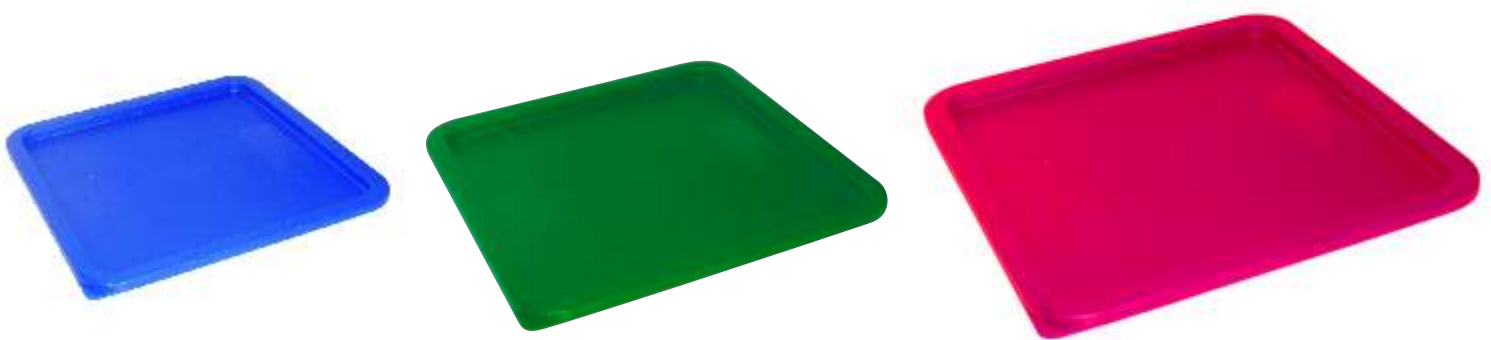

Storage Container Lids

Code	Specification(inch)	Size
SQL 24	7.3x7.3x0.6	1ltr/2ltr/4ltr
SQL 67	9x9x0.6	6ltr/7.5ltr
SQL 1117	11.3x11.3x0.6	11.5ltr/17ltr