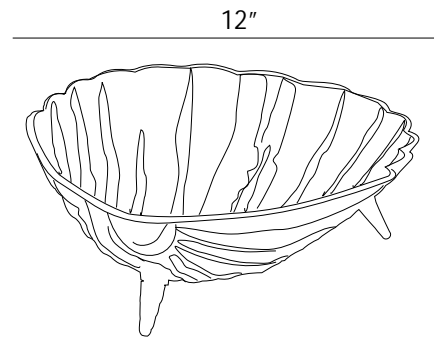

Code	Specification	Size(inch)
ST 4	Round deep stand	10 Øx7h
ST 5	Cone stand	7 Øx7h
SL 1	Flower Bowl stand	8 Øx7h

SL 1

Square Wave Platter

Code	Specification	Size(inch)
WPL 01	Wave Square platter	14x14

Colour Available

Rectangle Wave Platter

Code	Specification	Size(inch)
WPL 04	Wave rectangle platter	20.5x11.5

Colour Available

Triangle Wave Platter

Code	Specification	Size(inch)
WPL03	Wave Triangle platter	10x10x14

Colour Available

Trapeze Wave Platter

Code	Specification	Size(inch)
WPL02	Wave Trapeze platter	6x11x10x11

Colour Available

Round Shell Platter

Code
SPL 01

Specification
Round Shell Platter

Size(inch)
12x11

Colour Available

Oval Shell Platter

Code
SPL 021

Specification
Oval Shell Platter

Size(inch)
17x11

Colour Available

Knit & Tawa Platter

Code	Specification	Size(inch)
KPL 01	Knit Platter	15x15
TPL 01	Tawa Platter	13x13

Colour Available