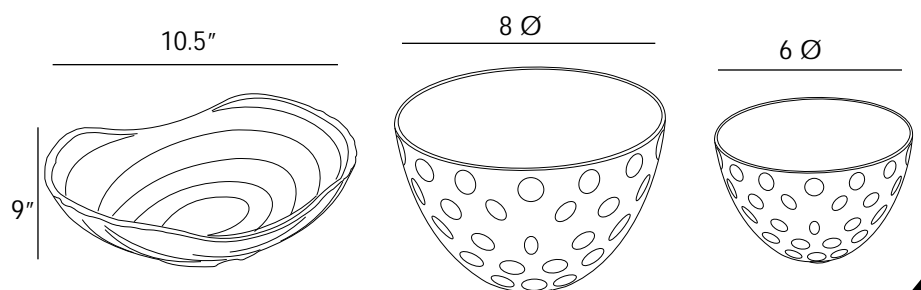

Colour Available

Plate Cover

Code	Specification	Size (inch)
PC 11	Polycarbonate	11 Ø
PC 13	Polycarbonate	13 Ø

Colour Available

11" Ø

13" Ø

Bowls

- Food grade poly-carbonate
- Break/chip resistance
- Useful in cafeteria, catering, fast food restaurant
- Microwave safe
- Stain proof
- Stackable

Stack Bowl

Code	Specification	Size (inch)
SB 5	Polycarbonate	5.5 Ø
SB 7	Polycarbonate	6.75 Ø
SB 8	Polycarbonate	8 Ø
SB 9	Polycarbonate	9 Ø
SB 10	Polycarbonate	10 Ø

SS Stand Available for all Bowl

Colour Available

Bubble & Swirl Bowl

Code	Specification	Size (inch)
BB 1	Polycarbonate	8 Ø
BB 2	Polycarbonate	6 Ø
SWB 01	Polycarbonate	10.5x9

Colour Available

Taper Bowl

Code	Specification	Size (inch)
TPB 08	Polycarbonate	8x7
TPB 10	Polycarbonate	10x9