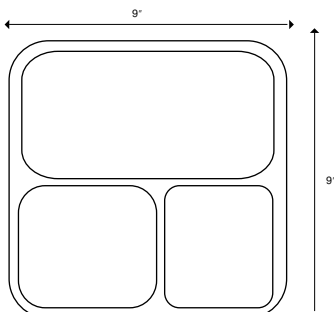

Cafeteria Tray Rectangle

Code	Specification	Size (inch)
CFT 1014	A.B.S	10X14
CFT 1216	A.B.S	12X16
CFT 1418	A.B.S	14X18

Colour Available

Cafeteria Tray Round

Code	Specification	Size (inch)
CFT 12	A.B.S	12 Ø
CFT 14	A.B.S	14 Ø
CFT 16	A.B.S	16 Ø

Colour Available

Cafeteria Tray Rectangle (P.C) and (P.P)

Code	Specification	Size (inch)
CFT 1014	PC/PP	10X14
CFT 1216	PC/PP	12X16
CFT 1418	PC/PP	14X18

Colour Available

Display Tray

Code	Specification	Size (inch)
DT 0713	Polycarbonate	7x13x1
DT 0913	Polycarbonate	9x13x1
DT 1115	Polycarbonate	11x15x1

Colour Available

6 Compartment Tray (Rectangle)

Code	Specification	Size (inch)
DCT 1014	PC	10X14
DCTC 1014	PP (cover)	10X14

Colour Available

Also available in P.P

3 Compartment Tray (Square)

Code	Specification	Size (inch)
DCT 0909	PC	9X9
DCTC 0909	PP (cover)	9X9

Colour Available

Also available in P.P

Bar Service Tray Round (Collar)

Code	Specification	Size (inch)
SL 15	Polycarbonate	15 Ø

Colour Available

Bar Service Tray Round (Flat)

Code	Specification	Size (inch)
BT 14	Polycarbonate	14 Ø