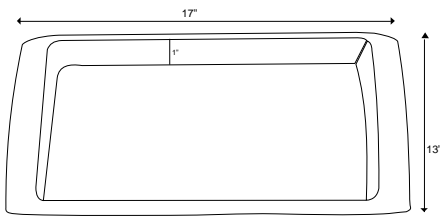

Colour Available

Also available in P.P

Bar Service Tray Round (Collar)

Code	Specification	Size (inch)
SL 15	Polycarbonate	15 Ø

Colour Available

Bar Service Tray Round (Flat)

Code	Specification	Size (inch)
BT 14	Polycarbonate	14 Ø

Colour Available

Bar Service Tray Rectangle (Flat)

Code	Specification	Size (inch)
RST 1218	Polycarbonate	12X18

Colour Available

Snacks Service Tray

Code	Specification	Size (inch)
T 1218	Polycarbonate	12X18

Colour Available

Service Tray (Slant)

Code	Specification	Size (inch)
SFT 1317	A.B.S.	13X17

Also available in P.P

Colour Available

Service Tray (With Handle)

Code	Specification	Size (inch)
THL 1014	A.B.S.	10.5X14
THL 1010	A.B.S.	10X10