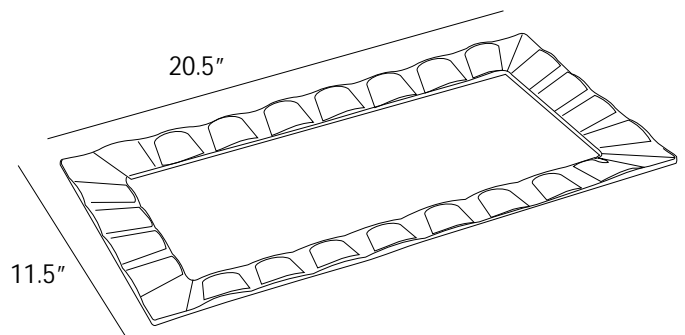

Rectangle Wave Platter

Code	Specification	Size(inch)
WPL 04	Wave rectangle platter	20.5x11.5

Colour Available