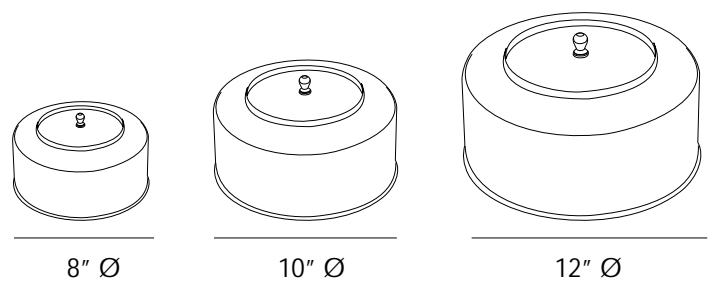

Colour Available

Plate Cover

Code	Specification	Size (inch)
PC 11	Polycarbonate	11 Ø
PC 13	Polycarbonate	13 Ø

Colour Available

11" Ø

13" Ø

Bowls

- Food grade poly-carbonate
- Break/chip resistance
- Useful in cafeteria, catering, fast food restaurant
- Microwave safe
- Stain proof
- Stackable

Stack Bowl

Code	Specification	Size (inch)
SB 5	Polycarbonate	5.5 Ø
SB 7	Polycarbonate	6.75 Ø
SB 8	Polycarbonate	8 Ø
SB 9	Polycarbonate	9 Ø
SB 10	Polycarbonate	10 Ø

SS Stand Available for all Bowl

Colour Available