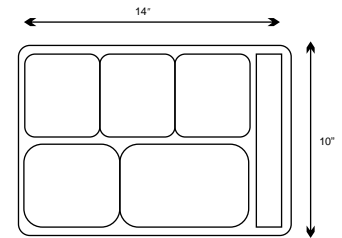

Cafeteria Tray Rectangle

Code	Specification	Size (inch)
CFT 1014	A.B.S	10X14
CFT 1216	A.B.S	12X16
CFT 1418	A.B.S	14X18

Colour Available

Cafeteria Tray Round

Code	Specification	Size (inch)
CFT 12	A.B.S	12 Ø
CFT 14	A.B.S	14 Ø
CFT 16	A.B.S	16 Ø

Colour Available

Cafeteria Tray Rectangle (P.C) and (P.P)

Code	Specification	Size (inch)
CFT 1014	PC/PP	10X14
CFT 1216	PC/PP	12X16
CFT 1418	PC/PP	14X18

Colour Available

Display Tray

Code	Specification	Size (inch)
DT 0713	Polycarbonate	7x13x1
DT 0913	Polycarbonate	9x13x1
DT 1115	Polycarbonate	11x15x1

Colour Available

6 Compartment Tray (Rectangle)

Code	Specification	Size (inch)
DCT 1014	PC	10X14
DCTC 1014	PP (cover)	10X14

Colour Available

Also available in P.P

3 Compartment Tray (Square)

Code	Specification	Size (inch)
DCT 0909	PC	9X9
DCTC 0909	PP (cover)	9X9

Colour Available

Also available in P.P

Bar Service Tray Round (Collar)

Code	Specification	Size (inch)
SL 15	Polycarbonate	15 Ø

Colour Available

Bar Service Tray Round (Flat)

Code	Specification	Size (inch)
BT 14	Polycarbonate	14 Ø