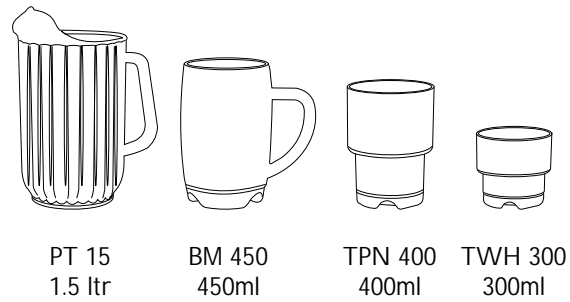

TTA 400
400ml

TTA 300
300ml

TTA 250
250ml

TTA 200
200ml

Cold drink series

TCD 400
400ml

TCD 300
300ml

Bar glasses, Beer Mug & pitcher