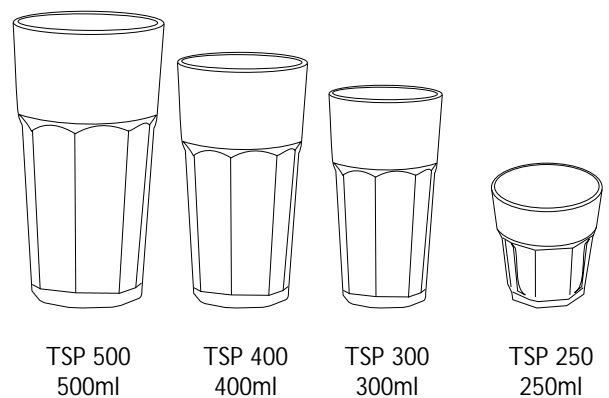

Step series