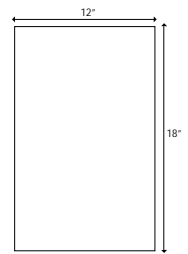

Colour Available

6 Compartment Tray (Rectangle)

Code	Specification	Size (inch)
DCT 1014	PC	10X14
DCTC 1014	PP (cover)	10X14

Colour Available

Also available in P.P

3 Compartment Tray (Square)

Code	Specification	Size (inch)
DCT 0909	PC	9X9
DCTC 0909	PP (cover)	9X9

Colour Available

Also available in P.P

Bar Service Tray Round (Collar)

Code	Specification	Size (inch)
SL 15	Polycarbonate	15 Ø

Colour Available

Bar Service Tray Round (Flat)

Code	Specification	Size (inch)
BT 14	Polycarbonate	14 Ø

Colour Available

Bar Service Tray Rectangle (Flat)

Code	Specification	Size (inch)
RST 1218	Polycarbonate	12X18

Colour Available

Snacks Service Tray

Code	Specification	Size (inch)
T 1218	Polycarbonate	12X18

Colour Available

Service Tray (Slant)

Code	Specification	Size (inch)
SFT 1317	A.B.S.	13X17

Also available in P.P

Colour Available

Service Tray (With Handle)

Code	Specification	Size (inch)
THL 1014	A.B.S.	10.5X14
THL 1010	A.B.S.	10X10