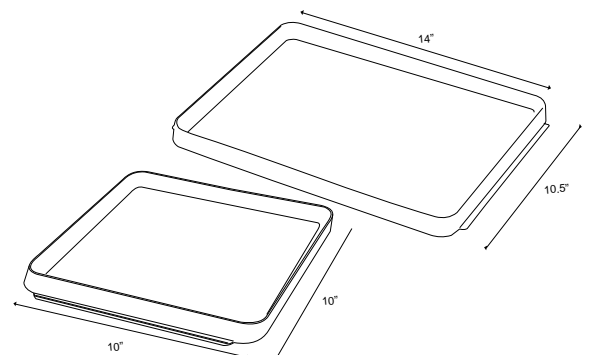

Also available in P.P