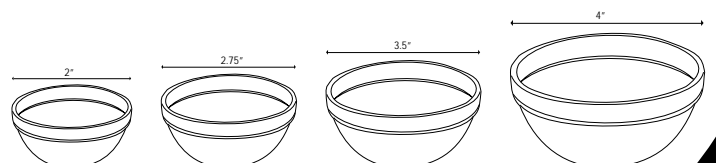

Dinnerware (FP)

Code	Specification	Size (inch)
FP 13	Thali	13 Ø
FP 12	Buffet Plate	12 Ø
FP 10	Full Plate	10 Ø
FP 8	Quarter Plate	7 Ø

Colour Available

Dinnerware (SB)

Code	Specification	Size (inch)
SB 4	Food bowl	4 Ø
SB 3	Food bowl	3.5 Ø
SB 2.5	Food bowl	2.75 Ø
SB 2	Food bowl	2 Ø

Colour Available

Dinnerware (RP)

Code	Specification	Size (inch)
RP 10	Round Full Plate	10.5 Ø
RP 8	Round Half Plate	8 Ø

Colour Available

Dinnerware (RB)

Code	Specification	Size (inch)
RB 4	Round Food bowl	3.5 Ø
RB 3	Round Food bowl	3 Ø

Colour Available

Dinnerware (SP & DT)

Code	Specification	Size (inch)
SP 13	Square Thali	13 X13
DT 1012	Display/Rice Plate	10X12

Colour Available

Snacks Service (FP)

Code	Specification	Size (inch)
FP 6	Snacks Plate	6 Ø
FP 5	Sweet Dish Plate	5 Ø