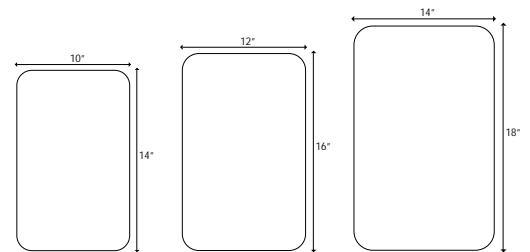

34-43

- Dew Series
- Flower & Leaf Series
- Wave Series
- Shell Series
- Knit & Tawa Series

Risers

44-47

- Round Table Riser
- Square Table Riser
- Rectangle Table Riser

Storage Containers

48-53

- Square Containers
- Lids

Cafeteria Tray Rectangle

Code	Specification	Size (inch)
CFT 1014	A.B.S	10X14
CFT 1216	A.B.S	12X16
CFT 1418	A.B.S	14X18

Colour Available

Cafeteria Tray Round

Code	Specification	Size (inch)
CFT 12	A.B.S	12 Ø
CFT 14	A.B.S	14 Ø
CFT 16	A.B.S	16 Ø

Colour Available

Cafeteria Tray Rectangle (P.C) and (P.P)

Code	Specification	Size (inch)
CFT 1014	PC/PP	10X14
CFT 1216	PC/PP	12X16
CFT 1418	PC/PP	14X18

Colour Available

Display Tray

Code	Specification	Size (inch)
DT 0713	Polycarbonate	7x13x1
DT 0913	Polycarbonate	9x13x1
DT 1115	Polycarbonate	11x15x1