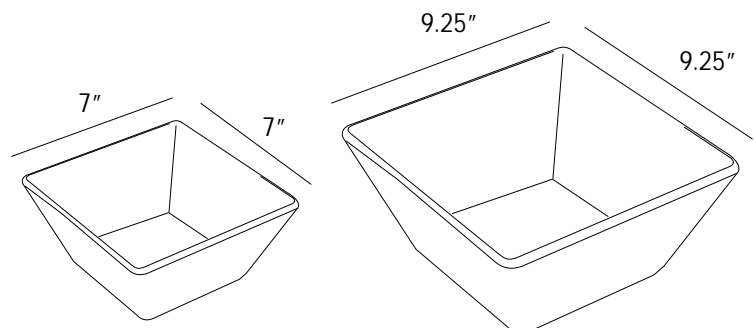

Colour Available

Plate Cover

Code	Specification	Size (inch)
PC 11	Polycarbonate	11 Ø
PC 13	Polycarbonate	13 Ø

Colour Available

11" Ø

13" Ø

Bowls

- Food grade poly-carbonate
- Break/chip resistance
- Useful in cafeteria, catering, fast food restaurant
- Microwave safe
- Stain proof
- Stackable

Stack Bowl

Code	Specification	Size (inch)
SB 5	Polycarbonate	5.5 Ø
SB 7	Polycarbonate	6.75 Ø
SB 8	Polycarbonate	8 Ø
SB 9	Polycarbonate	9 Ø
SB 10	Polycarbonate	10 Ø

SS Stand Available for all Bowl

Colour Available

Bubble & Swirl Bowl

Code	Specification	Size (inch)
BB 1	Polycarbonate	8 Ø
BB 2	Polycarbonate	6 Ø
SWB 01	Polycarbonate	10.5x9

Colour Available

Taper Bowl

Code	Specification	Size (inch)
TPB 08	Polycarbonate	8x7
TPB 10	Polycarbonate	10x9

Colour Available

Square Bowl

Code	Specification	Size (inch)
SQB 07	Polycarbonate	7x7
SQB 09	Polycarbonate	9.25x9.25

Colour Available

Salad Platters

- Food grade poly-carbonate
- Break/chip resistance
- Useful in hotels, catering, fast food restaurant
- Scratch Proof
- Stain proof