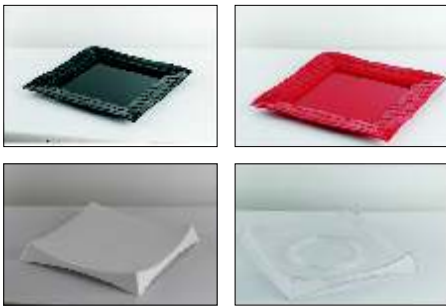

Trapeze Wave Platter

Code	Specification	Size(inch)
WPL02	Wave Trapeze platter	6x11x10x11

Colour Available

Round Shell Platter

Code
SPL 01

Specification
Round Shell Platter

Size(inch)
12x11

Colour Available

Oval Shell Platter

Code
SPL 021

Specification
Oval Shell Platter

Size(inch)
17x11

Colour Available

Knit & Tawa Platter

Code	Specification	Size(inch)
KPL 01	Knit Platter	15x15
TPL 01	Tawa Platter	13x13

Colour Available