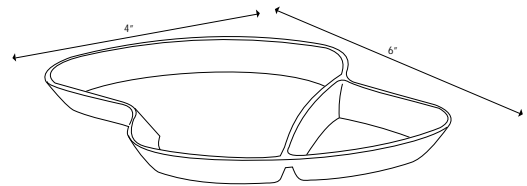

Colour Available

Dinnerware (RP)

Code	Specification	Size (inch)
RP 10	Round Full Plate	10.5 Ø
RP 8	Round Half Plate	8 Ø

Colour Available

Dinnerware (RB)

Code	Specification	Size (inch)
RB 4	Round Food bowl	3.5 Ø
RB 3	Round Food bowl	3 Ø

Colour Available

**Snacks Service
(Zig-Zag & Underliner)**

Code	Specification	Size (inch)
SP 6	Zig- Zag Plate	6X4
UL 6	Underliner	6X6

Colour Available

**Snacks Service
(Square Plate & Square Bowl)**

Code	Specification	Size (inch)
SP 7	Square Snacks Plate	7x7
FB 4	Square Snacks Food Bowl	4x4

Colour Available

Cups & Saucer

Code	Specification	Size (ml.)
CP 150	Tea cup	150ml.
CPS 5	Saucer	-
CP 200	Coffee cup	200ml.

Colour Available

Soup Bowl

Code	Specification	Size (ml.)
SPB 4	Soup Bowl	300 ml.
SPS 4	Underliner	-
SP 1	Soup Spoon	-

Colour Available

Ladle Stand & Ladles

Code	Specification	Size (inch)
LDS 1	Ladle Stand	10x3
LD 1	Spoon Ladle	11.25
LD 2	Fork Ladle	11

Colour Available

Toothpick, Straw holder & Bud vase

Code	Specification	Size (inch)
TP 2	Toothpick Stand	1.25 Øx2.25h
TP 3	Straw Holder	1.5 Øx4h
TP 4	Bud Vase	1 Øx6h