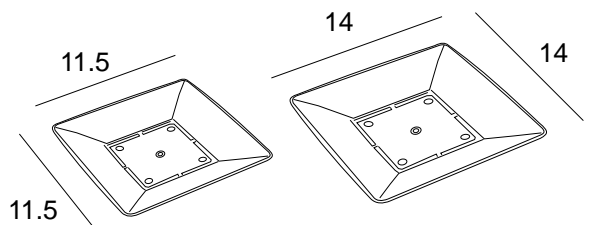

Colour Available

Square Bowl

Code	Specification	Size (inch)
SQB 07	Polycarbonate	7x7
SQB 09	Polycarbonate	9.25x9.25

Colour Available

Salad Platters

- Food grade poly-carbonate
- Break/chip resistance
- Useful in hotels, catering, fast food restaurant
- Scratch Proof
- Stain proof

Oval Flat Platter

Code	Specification	Size(inch)
SP 1101	Oval flat platter big	20x8
SP 901	Oval flat platter small	16x6

Colour Available

Square Platter

Code	Specification	Size(inch)
SP 1102	Square platter big	14x14
SP 902	Square platter small	11.5x11.5

Colour Available

Oval Deep Platter

Code	Specification	Size (inch)
SP 1103	Oval deep platter big	21x10.5
SP 903	Oval deep platter small	17x8

Colour Available

Round Deep Platter

Code	Specification	Size (inch)
SP 1104	Round deep platter big	15 Ø
SP 904	Round deep platter small	12 Ø