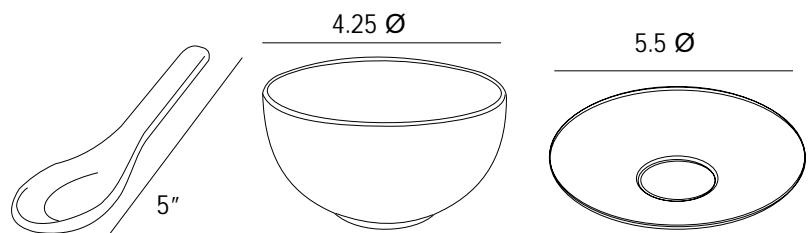

Colour Available

Dinnerware (RP)

Code	Specification	Size (inch)
RP 10	Round Full Plate	10.5 Ø
RP 8	Round Half Plate	8 Ø

Colour Available

Dinnerware (RB)

Code	Specification	Size (inch)
RB 4	Round Food bowl	3.5 Ø
RB 3	Round Food bowl	3 Ø

Colour Available

Cups & Saucer

Code	Specification	Size (ml.)
CP 150	Tea cup	150ml.
CPS 5	Saucer	-
CP 200	Coffee cup	200ml.

Colour Available

Soup Bowl

Code	Specification	Size (ml.)
SPB 4	Soup Bowl	300 ml.
SPS 4	Underliner	-
SP 1	Soup Spoon	-

Colour Available

Ladle Stand & Ladles

Code	Specification	Size (inch)
LDS 1	Ladle Stand	10x3
LD 1	Spoon Ladle	11.25
LD 2	Fork Ladle	11

Colour Available

Toothpick, Straw holder & Bud vase

Code	Specification	Size (inch)
TP 2	Toothpick Stand	1.25 Øx2.25h
TP 3	Straw Holder	1.5 Øx4h
TP 4	Bud Vase	1 Øx6h