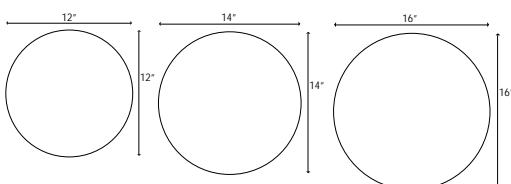

Cafeteria Tray Rectangle

Code	Specification	Size (inch)
CFT 1014	A.B.S	10X14
CFT 1216	A.B.S	12X16
CFT 1418	A.B.S	14X18

Colour Available

Cafeteria Tray Round

Code	Specification	Size (inch)
CFT 12	A.B.S	12 Ø
CFT 14	A.B.S	14 Ø
CFT 16	A.B.S	16 Ø

Colour Available

Cafeteria Tray Rectangle (P.C) and (P.P)

Code	Specification	Size (inch)
CFT 1014	PC/PP	10X14
CFT 1216	PC/PP	12X16
CFT 1418	PC/PP	14X18

Colour Available

Display Tray

Code	Specification	Size (inch)
DT 0713	Polycarbonate	7x13x1
DT 0913	Polycarbonate	9x13x1
DT 1115	Polycarbonate	11x15x1

Colour Available

6 Compartment Tray (Rectangle)

Code	Specification	Size (inch)
DCT 1014	PC	10X14
DCTC 1014	PP (cover)	10X14

Colour Available

Also available in P.P

3 Compartment Tray (Square)

Code	Specification	Size (inch)
DCT 0909	PC	9X9
DCTC 0909	PP (cover)	9X9