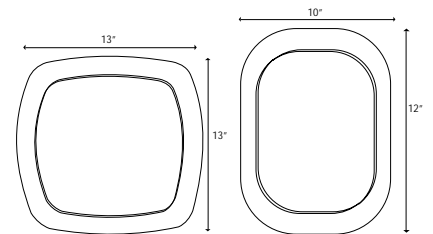

Dinnerware (FP)

Code	Specification	Size (inch)
FP 13	Thali	13 Ø
FP 12	Buffet Plate	12 Ø
FP 10	Full Plate	10 Ø
FP 8	Quarter Plate	7 Ø

Colour Available

Dinnerware (SB)

Code	Specification	Size (inch)
SB 4	Food bowl	4 Ø
SB 3	Food bowl	3.5 Ø
SB 2.5	Food bowl	2.75 Ø
SB 2	Food bowl	2 Ø

Colour Available

Dinnerware (RP)

Code	Specification	Size (inch)
RP 10	Round Full Plate	10.5 Ø
RP 8	Round Half Plate	8 Ø

Colour Available

Dinnerware (RB)

Code	Specification	Size (inch)
RB 4	Round Food bowl	3.5 Ø
RB 3	Round Food bowl	3 Ø

Colour Available

Dinnerware (SP & DT)

Code	Specification	Size (inch)
SP 13	Square Thali	13 X13
DT 1012	Display/Rice Plate	10X12

Colour Available

Snacks Service (FP)

Code	Specification	Size (inch)
FP 6	Snacks Plate	6 Ø
FP 5	Sweet Dish Plate	5 Ø