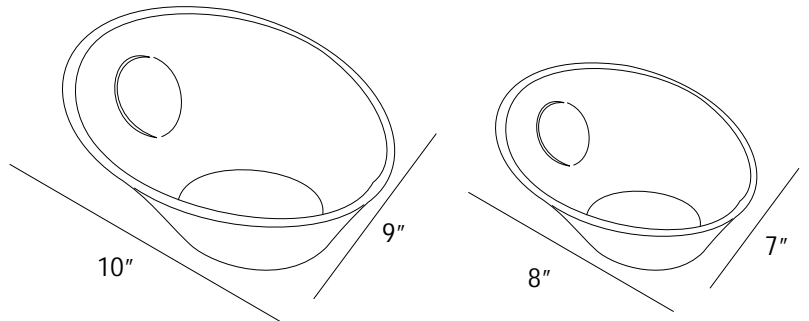

Stack Bowl

Code	Specification	Size (inch)
SB 5	Polycarbonate	5.5 Ø
SB 7	Polycarbonate	6.75 Ø
SB 8	Polycarbonate	8 Ø
SB 9	Polycarbonate	9 Ø
SB 10	Polycarbonate	10 Ø

SS Stand Available for all Bowl

Colour Available

Bubble & Swirl Bowl

Code	Specification	Size (inch)
BB 1	Polycarbonate	8 Ø
BB 2	Polycarbonate	6 Ø
SWB 01	Polycarbonate	10.5x9

Colour Available

Taper Bowl

Code	Specification	Size (inch)
TPB 08	Polycarbonate	8x7
TPB 10	Polycarbonate	10x9

Colour Available

Square Bowl

Code	Specification	Size (inch)
SQB 07	Polycarbonate	7x7
SQB 09	Polycarbonate	9.25x9.25

Colour Available

Salad Platters

- Food grade poly-carbonate
- Break/chip resistance
- Useful in hotels, catering, fast food restaurant
- Scratch Proof
- Stain proof