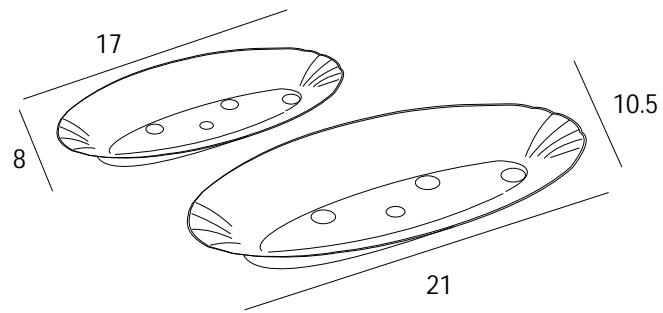

Oval Flat Platter

Code	Specification	Size(inch)
SP 1101	Oval flat platter big	20x8
SP 901	Oval flat platter small	16x6

Colour Available

Square Platter

Code	Specification	Size(inch)
SP 1102	Square platter big	14x14
SP 902	Square platter small	11.5x11.5

Colour Available

Oval Deep Platter

Code	Specification	Size (inch)
SP 1103	Oval deep platter big	21x10.5
SP 903	Oval deep platter small	17x8

Colour Available

Round Deep Platter

Code	Specification	Size (inch)
SP 1104	Round deep platter big	15 Ø
SP 904	Round deep platter small	12 Ø

Colour Available

Cone Platter

Code	Specification	Size(inch)
SP 1105	Cone Platter Big	11 Ø
SP 905	Cone Platter small	8.75 Ø

Colour Available

Flower Bowl & Leaf Platter

Code	Specification	Size(inch)
FL1	Flower Bowl	12 Ø
LPL1	Leaf Platter	19x9 Ø