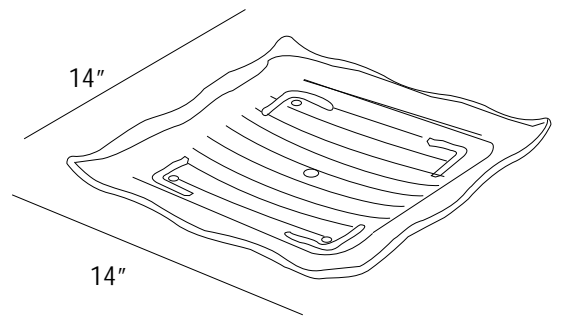

Colour Available

Cone Platter

Code	Specification	Size(inch)
SP 1105	Cone Platter Big	11 Ø
SP 905	Cone Platter small	8.75 Ø

Colour Available

Flower Bowl & Leaf Platter

Code	Specification	Size(inch)
FL1	Flower Bowl	12 Ø
LPL1	Leaf Platter	19x9 Ø

Code	Specification	Size(inch)
ST 4	Round deep stand	10 Øx7h
ST 5	Cone stand	7 Øx7h
SL 1	Flower Bowl stand	8 Øx7h

SL 1

Square Wave Platter

Code	Specification	Size(inch)
WPL 01	Wave Square platter	14x14

Colour Available