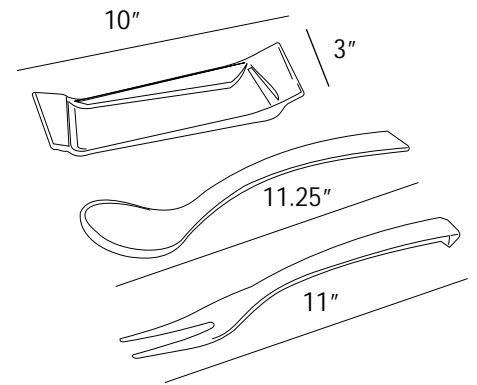

Colour Available

Dinnerware (RP)

Code	Specification	Size (inch)
RP 10	Round Full Plate	10.5 Ø
RP 8	Round Half Plate	8 Ø

Colour Available

Dinnerware (RB)

Code	Specification	Size (inch)
RB 4	Round Food bowl	3.5 Ø
RB 3	Round Food bowl	3 Ø

Colour Available

Cups & Saucer

Code	Specification	Size (ml.)
CP 150	Tea cup	150ml.
CPS 5	Saucer	-
CP 200	Coffee cup	200ml.

Colour Available

Soup Bowl

Code	Specification	Size (ml.)
SPB 4	Soup Bowl	300 ml.
SPS 4	Underliner	-
SP 1	Soup Spoon	-

Colour Available

Ladle Stand & Ladles

Code	Specification	Size (inch)
LDS 1	Ladle Stand	10x3
LD 1	Spoon Ladle	11.25
LD 2	Fork Ladle	11

Colour Available

Toothpick, Straw holder & Bud vase

Code	Specification	Size (inch)
TP 2	Toothpick Stand	1.25 Øx2.25h
TP 3	Straw Holder	1.5 Øx4h
TP 4	Bud Vase	1 Øx6h