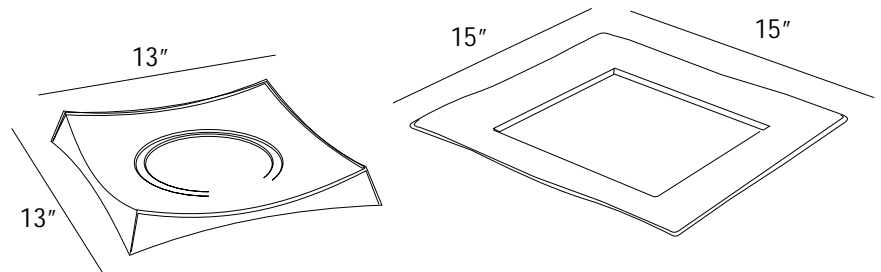

Trapeze Wave Platter

Code	Specification	Size(inch)
WPL02	Wave Trapeze platter	6x11x10x11

Colour Available

Round Shell Platter

Code
SPL 01

Specification
Round Shell Platter

Size(inch)
12x11

Colour Available

Oval Shell Platter

Code
SPL 021

Specification
Oval Shell Platter

Size(inch)
17x11

Colour Available

Knit & Tawa Platter

Code	Specification	Size(inch)
KPL 01	Knit Platter	15x15
TPL 01	Tawa Platter	13x13

Colour Available