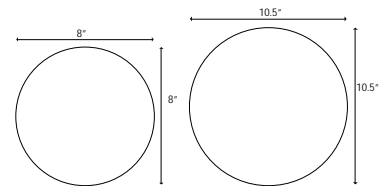

Dinnerware (FP)

Code	Specification	Size (inch)
FP 13	Thali	13 Ø
FP 12	Buffet Plate	12 Ø
FP 10	Full Plate	10 Ø
FP 8	Quarter Plate	7 Ø

Colour Available

Dinnerware (SB)

Code	Specification	Size (inch)
SB 4	Food bowl	4 Ø
SB 3	Food bowl	3.5 Ø
SB 2.5	Food bowl	2.75 Ø
SB 2	Food bowl	2 Ø

Colour Available

Dinnerware (RP)

Code	Specification	Size (inch)
RP 10	Round Full Plate	10.5 Ø
RP 8	Round Half Plate	8 Ø

Colour Available

Dinnerware (RB)

Code	Specification	Size (inch)
RB 4	Round Food bowl	3.5 Ø
RB 3	Round Food bowl	3 Ø

Colour Available

Dinnerware (SP & DT)

Code	Specification	Size (inch)
SP 13	Square Thali	13 X13
DT 1012	Display/Rice Plate	10X12

Colour Available

Snacks Service (FP)

Code	Specification	Size (inch)
FP 6	Snacks Plate	6 Ø
FP 5	Sweet Dish Plate	5 Ø