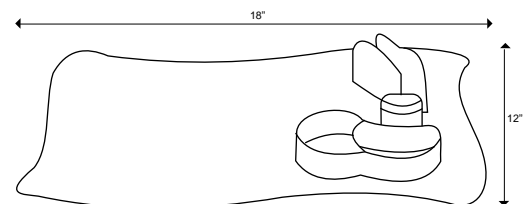

Colour Available

Also available in P.P

Bar Service Tray Round (Collar)

Code	Specification	Size (inch)
SL 15	Polycarbonate	15 Ø

Colour Available

Bar Service Tray Round (Flat)

Code	Specification	Size (inch)
BT 14	Polycarbonate	14 Ø

Colour Available

Bar Service Tray Rectangle (Flat)

Code	Specification	Size (inch)
RST 1218	Polycarbonate	12X18

Colour Available

Snacks Service Tray

Code	Specification	Size (inch)
T 1218	Polycarbonate	12X18

Colour Available

Service Tray (Slant)

Code	Specification	Size (inch)
SFT 1317	A.B.S.	13X17

Also available in P.P

Colour Available

Service Tray (With Handle)

Code	Specification	Size (inch)
THL 1014	A.B.S.	10.5X14
THL 1010	A.B.S.	10X10