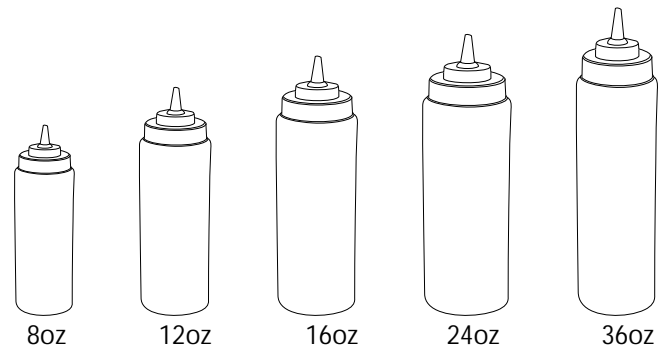

Squeeze Bottle

Code	Specification	Size
SQ8	LDPE	8oz/240ml
SQ12	LDPE	12oz/360ml
SQ16	LDPE	16oz/480ml
SQ24	LDPE	24oz/720ml
Sq36	LDPE	36oz/1080ml

Colour Available