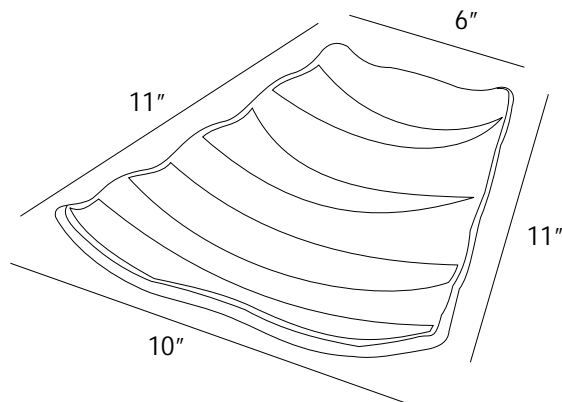

Code	Specification	Size(inch)
ST 4	Round deep stand	10 Øx7h
ST 5	Cone stand	7 Øx7h
SL 1	Flower Bowl stand	8 Øx7h

SL 1

Square Wave Platter

Code	Specification	Size(inch)
WPL 01	Wave Square platter	14x14

Colour Available

Rectangle Wave Platter

Code	Specification	Size(inch)
WPL 04	Wave rectangle platter	20.5x11.5

Colour Available

Triangle Wave Platter

Code	Specification	Size(inch)
WPL03	Wave Triangle platter	10x10x14

Colour Available

Trapeze Wave Platter

Code	Specification	Size(inch)
WPL02	Wave Trapeze platter	6x11x10x11

Colour Available

Round Shell Platter

Code
SPL 01

Specification
Round Shell Platter

Size(inch)
12x11

Colour Available