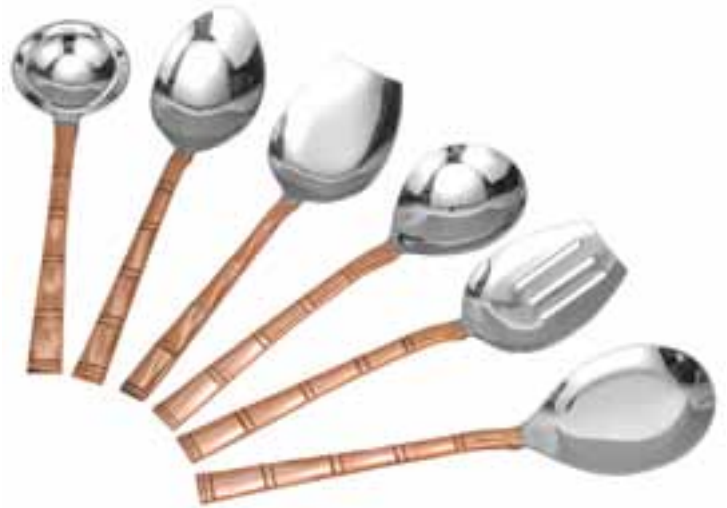

RICE SPOON
Copper, Stainless Steel
SLOTTED SPOON
Copper, Stainless Steel
SERVING SPOON XL
Copper, Stainless Steel
SPADE SPOON
Copper, Stainless Steel
TABLE SPOON XL
Copper, Stainless Steel
GOLCHI
Copper, Stainless Steel