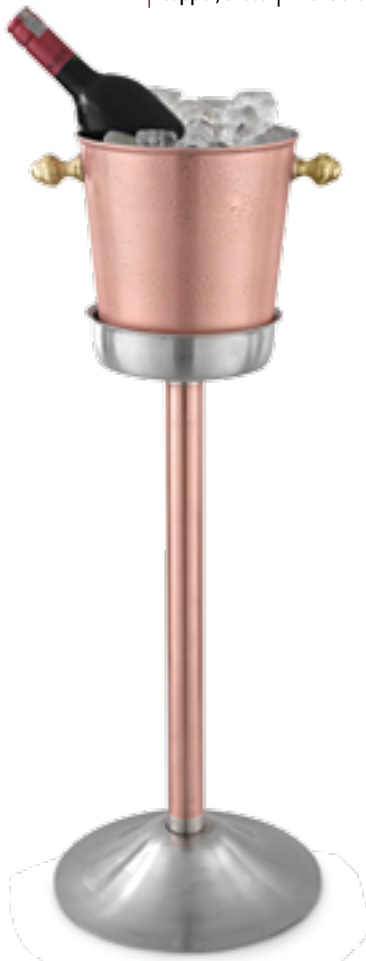

DISPLAY RISER - ROUND FLAT
Copper, Brass | Available in 3 Sizes

CHAMPAGNE BUCKET WITH STAND - MATT
Stainless Steel Copper Plated

CHAMPAGNE BUCKET WITH STAND - HAMMER
Stainless Steel Copper Plated

DISPLAY RISER - ROUND DEEP
Copper, Brass | Available in 3 Sizes