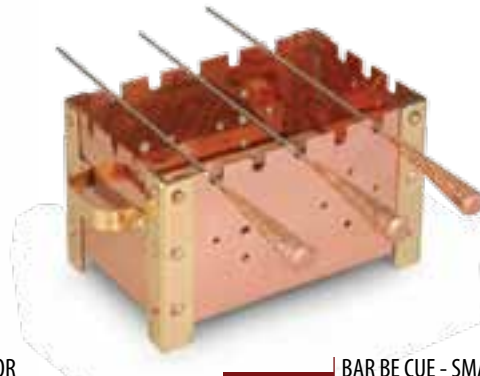

GRAVY BUCKET
Copper, Stainless Steel | Available in 3 sizes

SNACK WARMER - ROUND
Copper, Stainless Steel, Brass | Available in 2 sizes

SIGRI
Copper, Stainless Steel, Brass | Available in 3 sizes

SNACK WARMER - OVAL
Copper, Stainless Steel, Brass

TABLE TANDOOR
Copper, Stainless Steel, Wood

BAR BE CUE - SMALL
Copper, Brass

BAR BE CUE - BIG
Copper, Brass

TABLEWARES

CHIP N DIP - Flat
Copper, Stainless Steel

CHIP N DIP - Round
Copper, Stainless Steel

CHIP N DIP - Oval
Copper, Stainless Steel