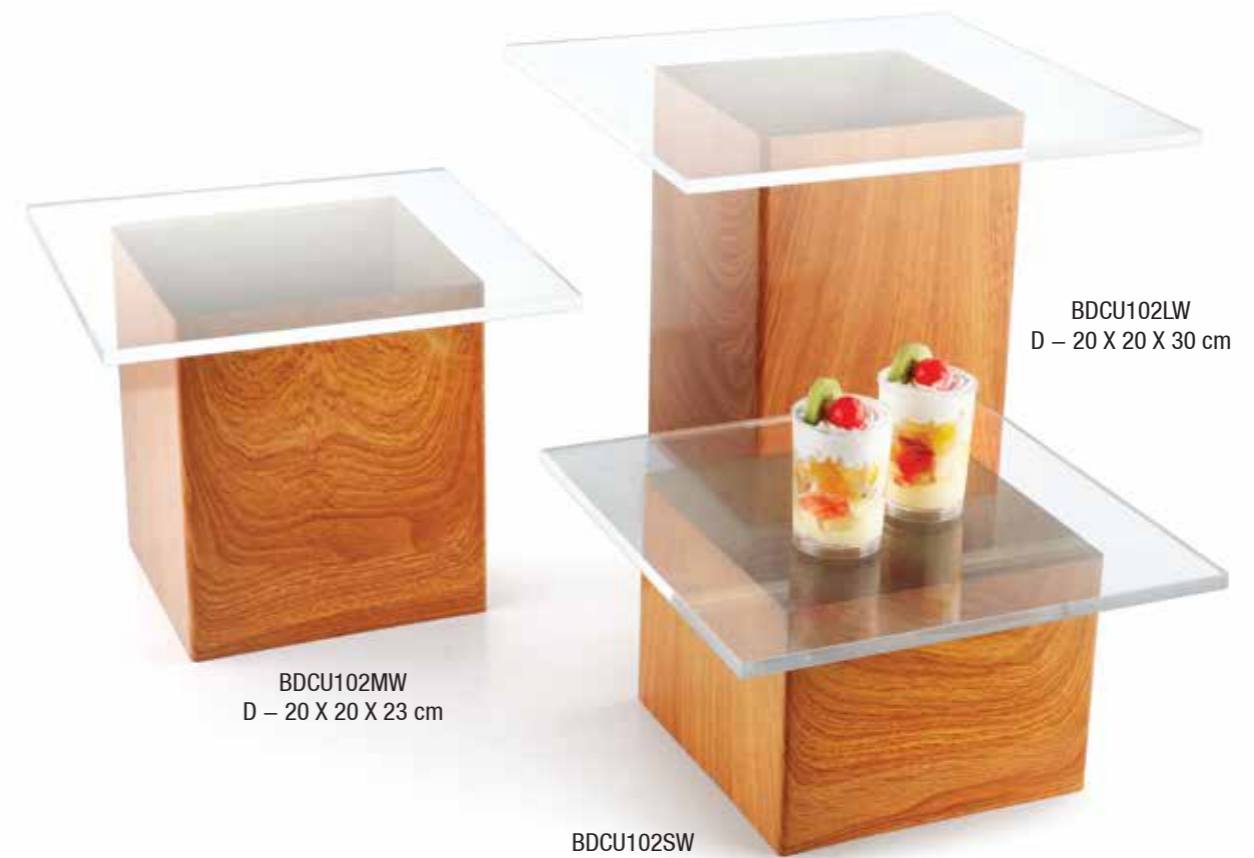

CUBE (MARBLE)

BDCU102MW
D - 20 X 20 X 23 cm

BDCU102LW
D - 20 X 20 X 30 cm

BDCU102SW
D - 20 X 20 X 15 cm

CUBE (WOODEN)