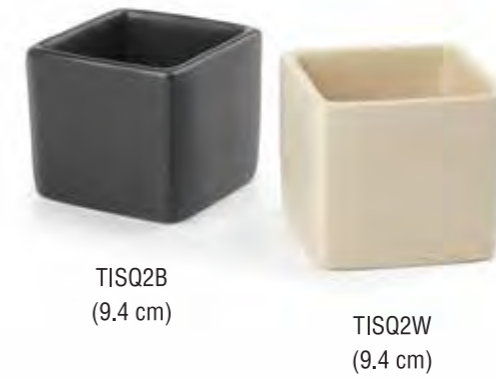

TIBOAT5B(S)
D - 12.7 X 10.16 cm

TIBOAT69B(L)
D - 17.9 X 14.5 cm

TIBOAT58W(M)
D - 14.7 X 12.19 cm

TIBOAT87W(XL)
D - 21 X 18.30 cm

TIBOAT5W(S)
D - 12.7 X 10.16 cm

TIBOAT69W(L)
D - 17.9 X 14.5 cm

BOAT BOWL

TIRB75B (19 cm)
TIRB75W (19 cm)

RECTANGULAR PLATTER

TISQ43B (10.92 cm)

TISQ43W (10.92 cm)

TIFC37W (9.4 cm)

TIFC37B (9.4 cm)

TISQ2B (9.4 cm)

TISQ2W (9.4 cm)

MONOPORTION