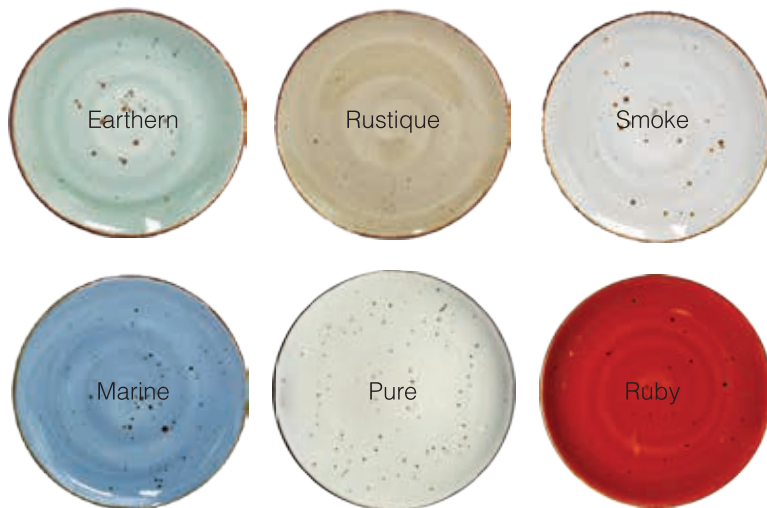

STUDIO

The Studio range exhibits beautifully handcrafted look and feel, with each piece being subtly different and unique due to its hand applied decoration.

The drama and sophistication of the range is in sync with the current trend of hand-painted speckled tableware. However, what sets our Studio range apart is the durability of its vitrified porcelain body, which works perfectly for fast paced kitchens.

With its six striking color ranges, namely Earthen, Rustique, Smoke, Marine, Pure and Ruby, the Studio range creates table tops that diners will never forget.

Colors Available: