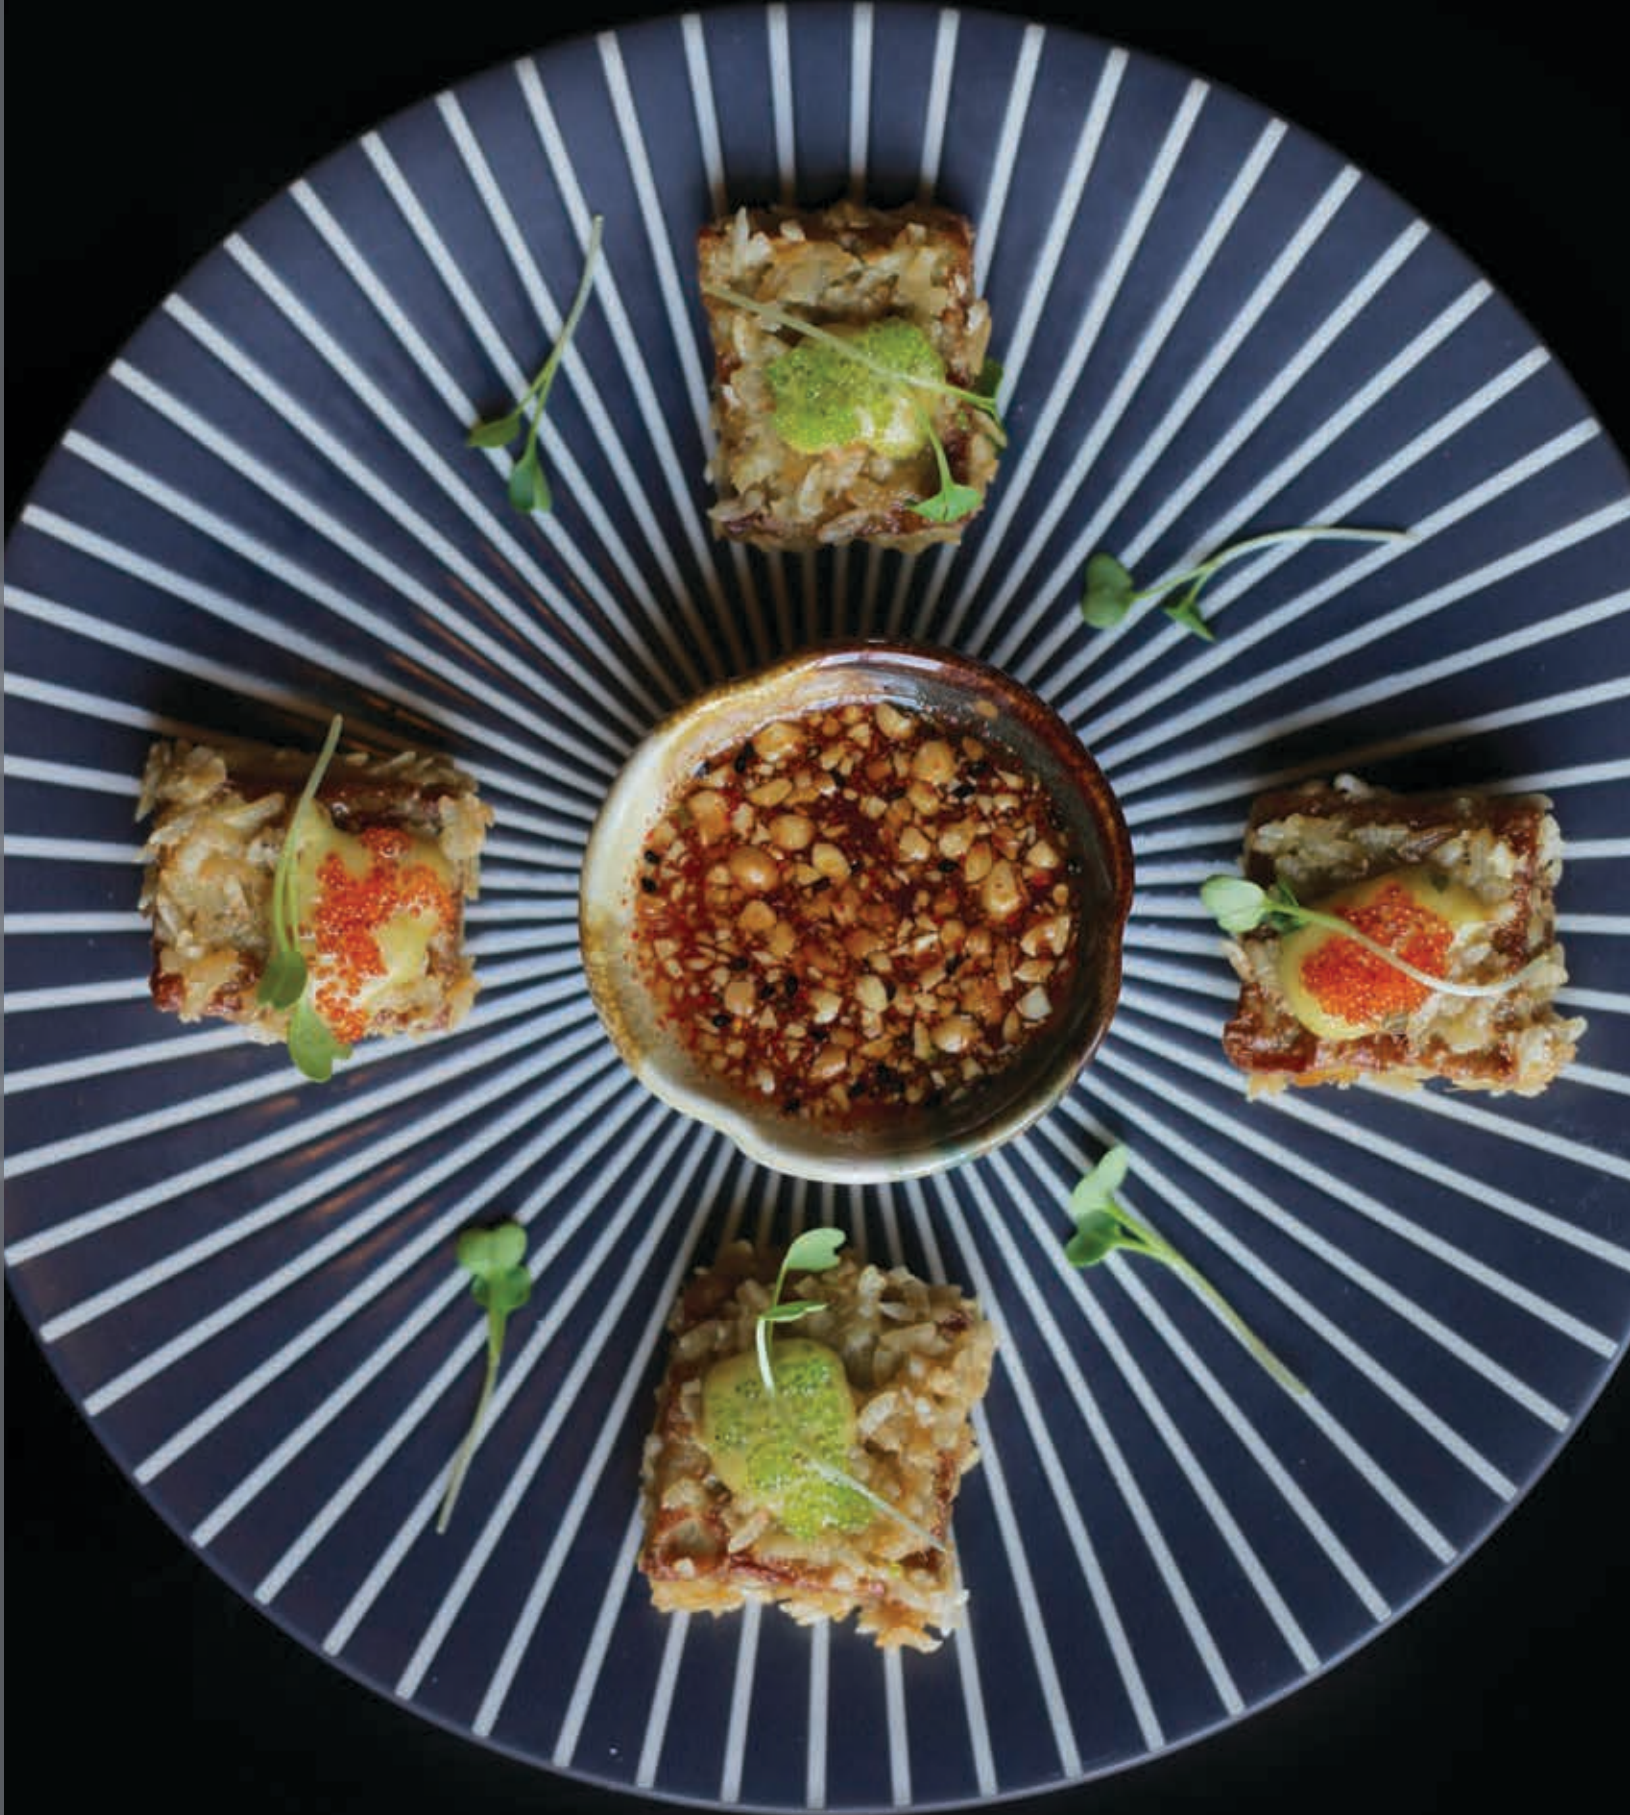

ALSO AVAILABLE;

- **Tappas Plate**
ST-FBM-056 | Size: 8" | 20 cm
- **Tappas Plate**
ST-FBRM-056 | Size: 8" | 20 cm
- **Tappas Plate**
ST-FGM-056 | Size: 8" | 20 cm

Colors Available:

Matte

ARTISANAL STONEWARE
MARSHAL