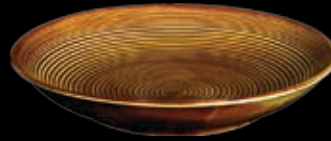

Round Dipper

ST-FUB-06 | Size: 3" | 7.5 cm

Salad Deep Plate

ST-FUB-07 | Size: 10" | 25.4 cm