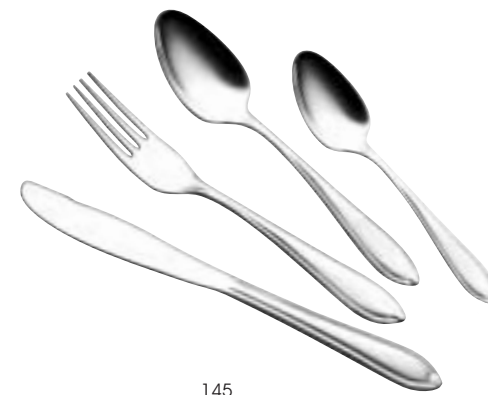

121

114

113

112

120

118

117

115

CUTLERY

151

Venus Cutlery is unique and is therefor admired by everyone. Venus offers a promise of elegance and Supreme quality.

CUTLERY

156 Gold Plated

Every phase is a technically demanding process with maximal focus on detail. At the end of every effort each piece must fit the highest quality criteria of VENUS products.

133

Gold Plated GP-200

108

145

105

119

147

129