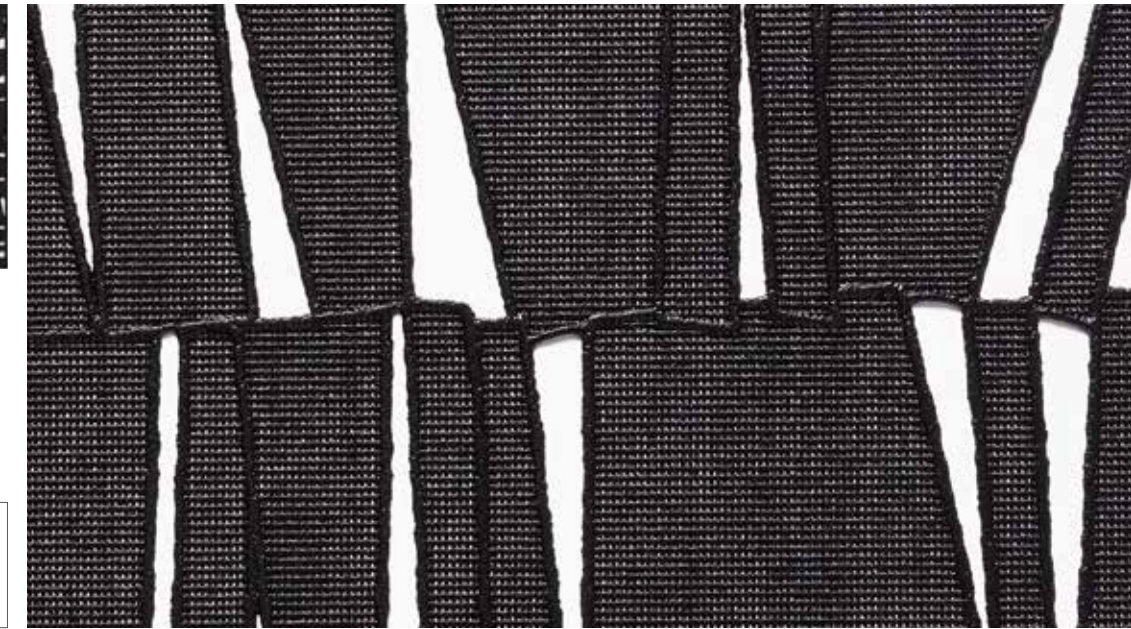

100450-001
RECTANGLE
13.5 x 18.5in /
34.3 x 47cm

NOT AVAILABLE FOR CUSTOMIZATION.
Please see pages 148-149 for more information,
including maintenance instructions. Made in Taiwan.

Opposite: Rectangle Placemats
in Smoke The Modern.