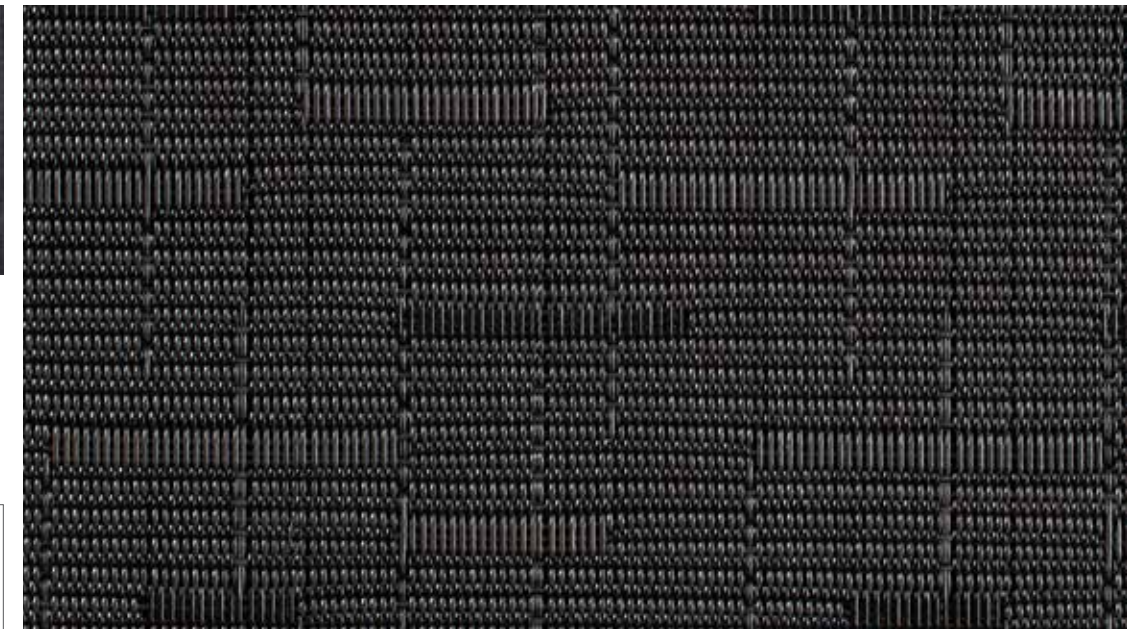

100105-006
RECTANGLE
14 x 19in /
36 x 48cm

100104-006
HOSPITALITY
RECTANGLE
12 x 16in /
30 x 41cm

100101-006 RUNNER
14 x 72in/36 x 183cm

100105-014
RECTANGLE
14 x 19in /
36 x 48cm

100104-014
HOSPITALITY
RECTANGLE
12 x 16in /
30 x 41cm

100101-014 RUNNER
14 x 72in / 36 x 183cm