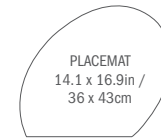

100446-010 / ON EDGE

CUSTOM SIZES AND SHAPES AVAILABLE.
Please see pages 148-149 for more information,
including maintenance instructions.

OnEdge™

Turquoise
MINI BASKETWEAVE

100446-019 / ON EDGE

Black
MINI BASKETWEAVE