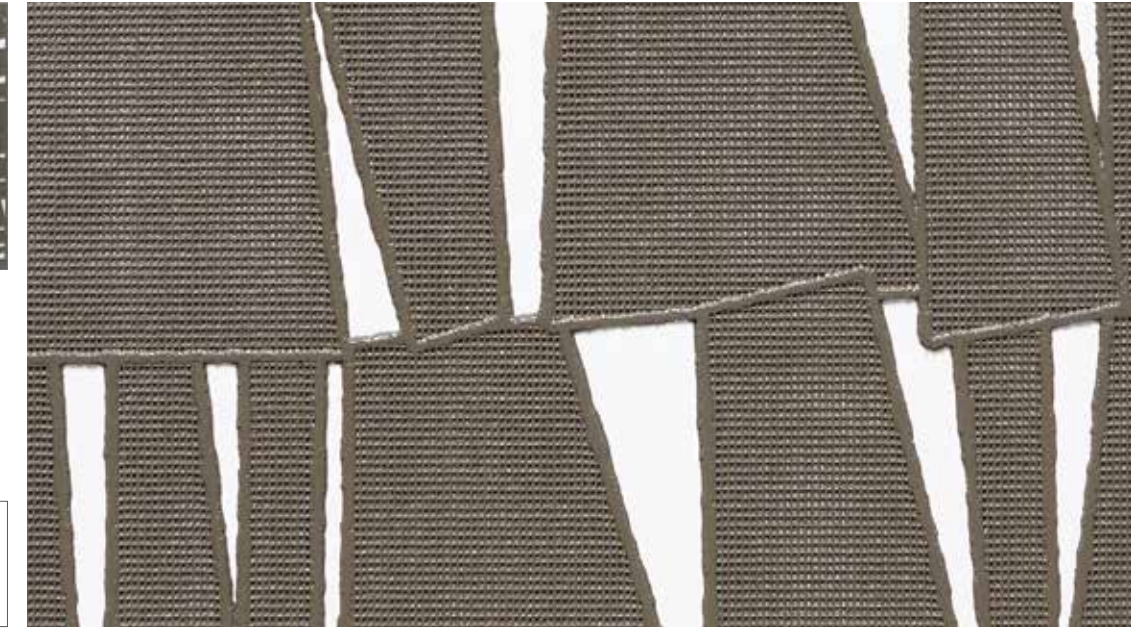

100477-003
HOSPITALITY
RECTANGLE
12 x 16in /
30 x 41cm

Honeycomb

CUSTOM SIZES AND SHAPES AVAILABLE.
Please see pages 148-149 for more information,
including maintenance instructions.

The Modern

Smoke

100450-002
RECTANGLE
13.5 x 18.5in /
34.3 x 47cm