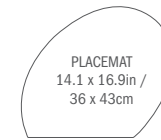

CUSTOM SIZES AND SHAPES AVAILABLE.
Please see pages 148-149 for more information,
including maintenance instructions.

OnEdge™

STOCK-SIZE PROGRAM

Dill
MINI BASKETWEAVE

100446-008 / ON EDGE

Gravel
MINI BASKETWEAVE