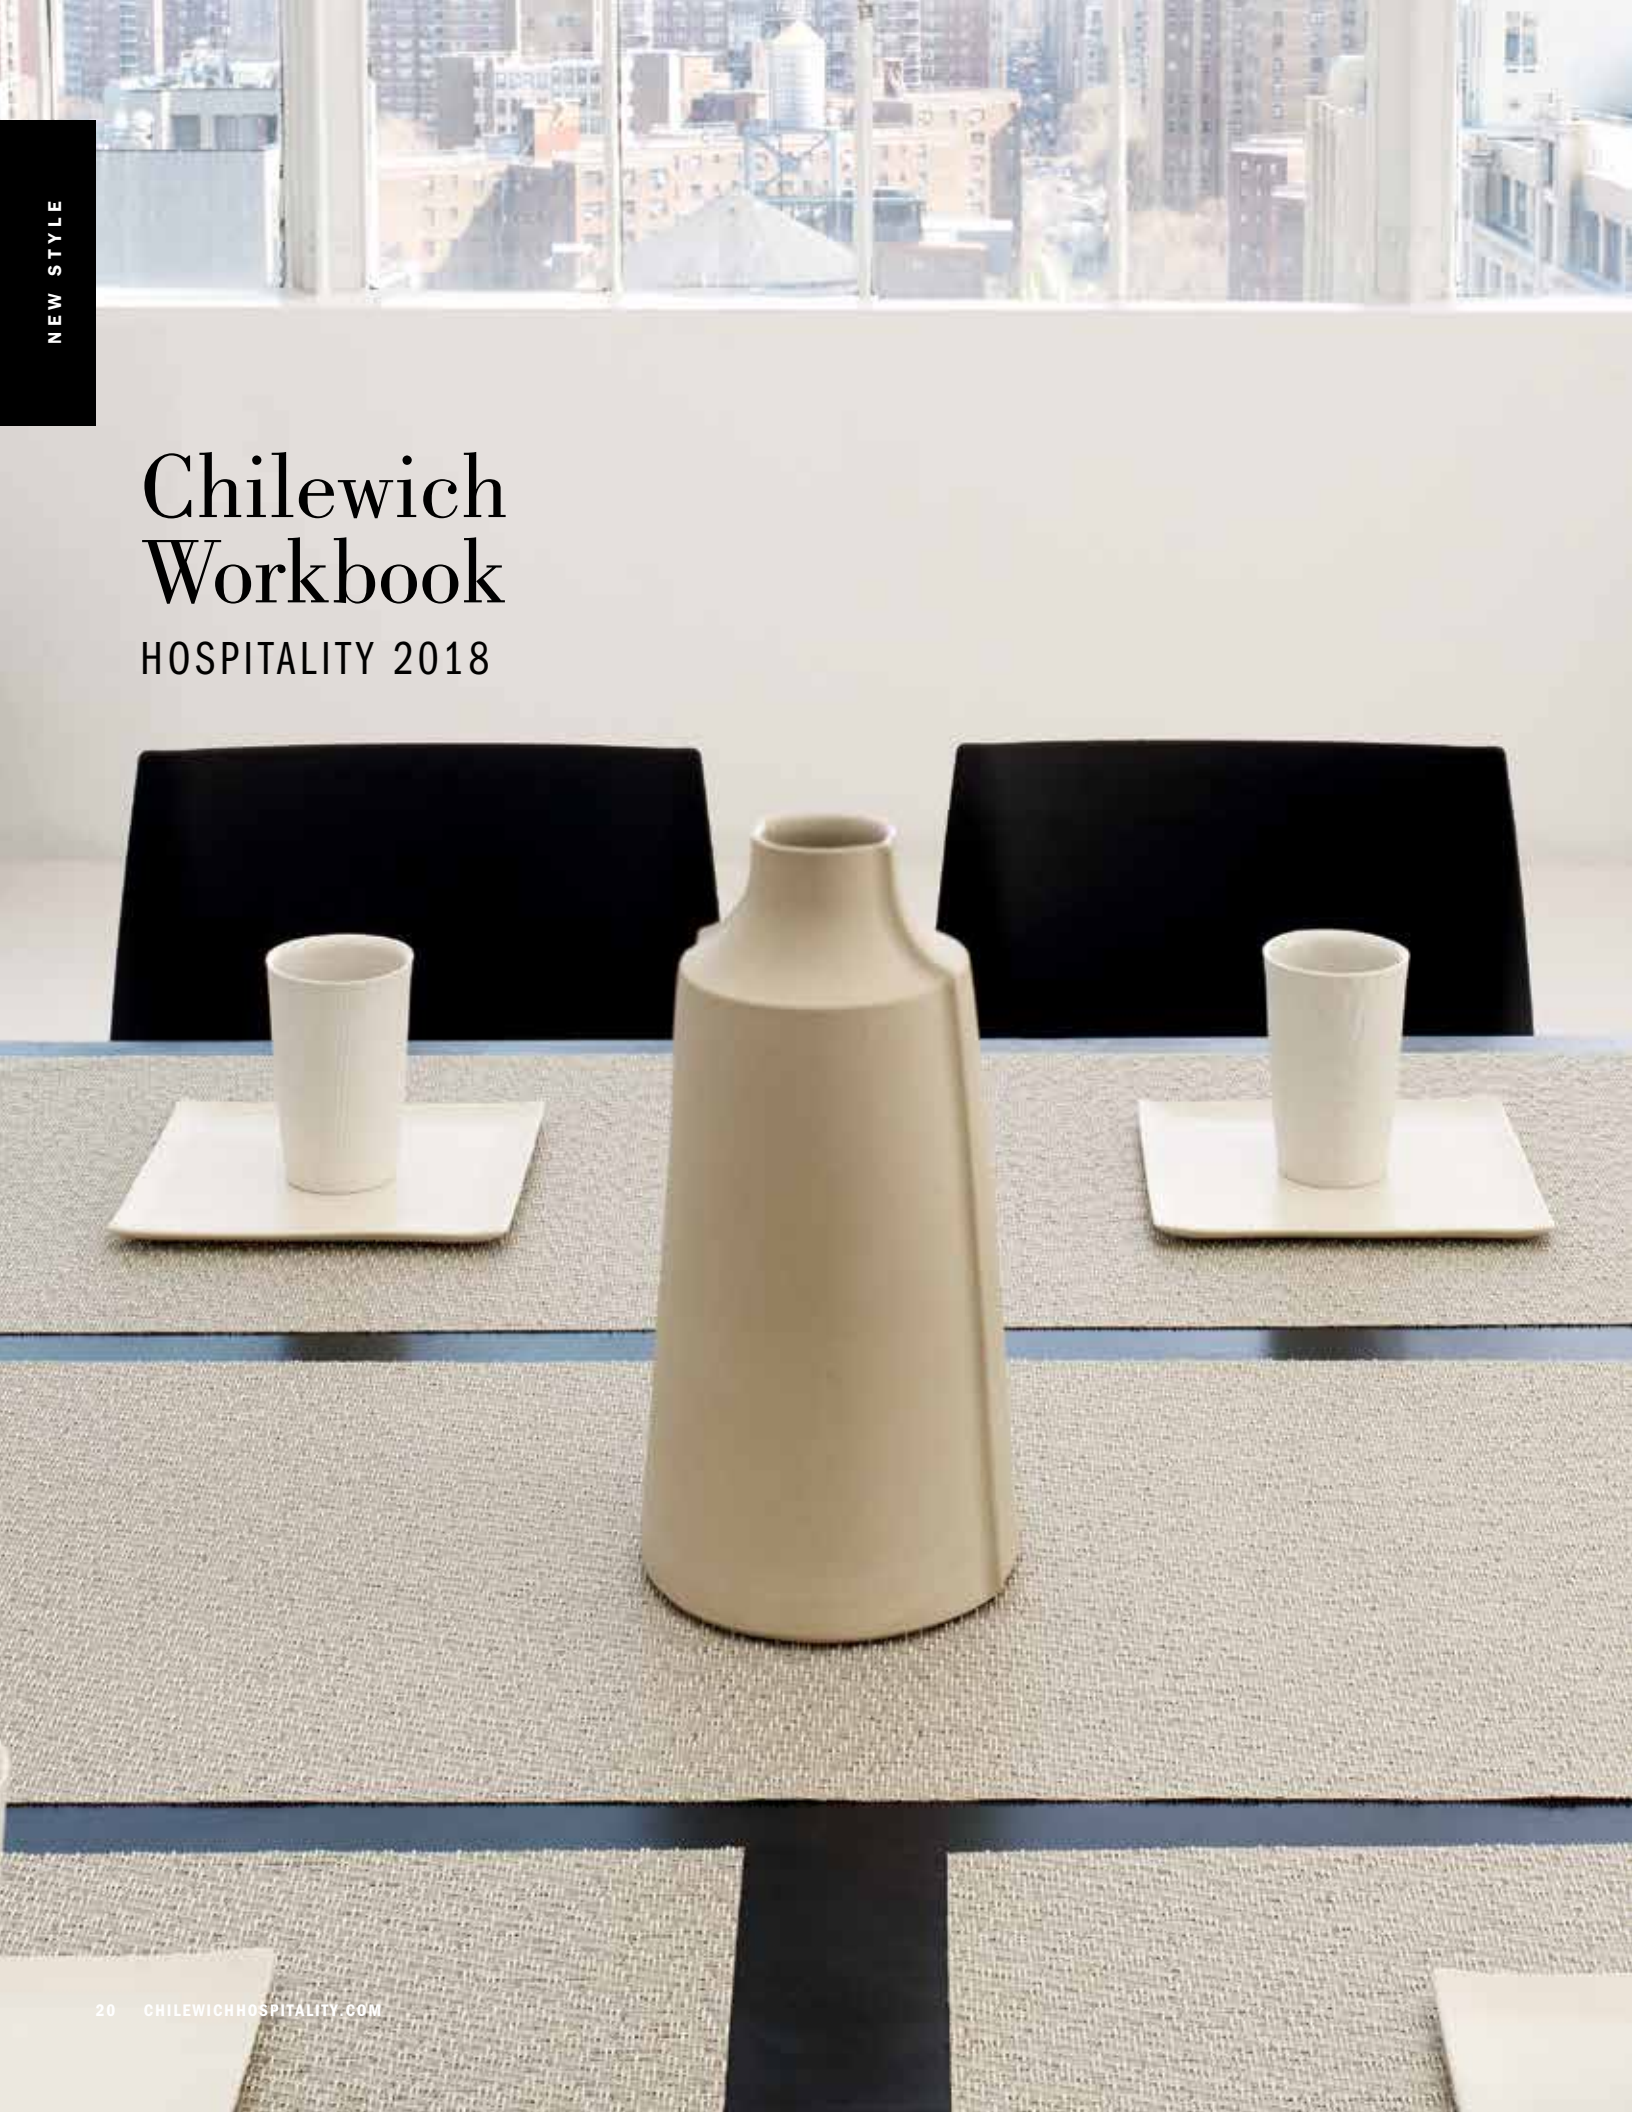

Chilewich Workbook

HOSPITALITY 2018

Jewel

Opal

100451-002
RECTANGLE
14 x 19in /
36 x 48cm

100452-002
RUNNER
14 x 72in /
36 x 183cm

CUSTOM SIZES AND SHAPES AVAILABLE.
Please see pages 148-149 for more information,
including maintenance instructions.

Opposite: Rectangle Placemats and Runner
in Opal Jewel.