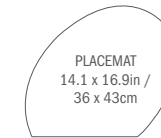

100446-002 / ON EDGE