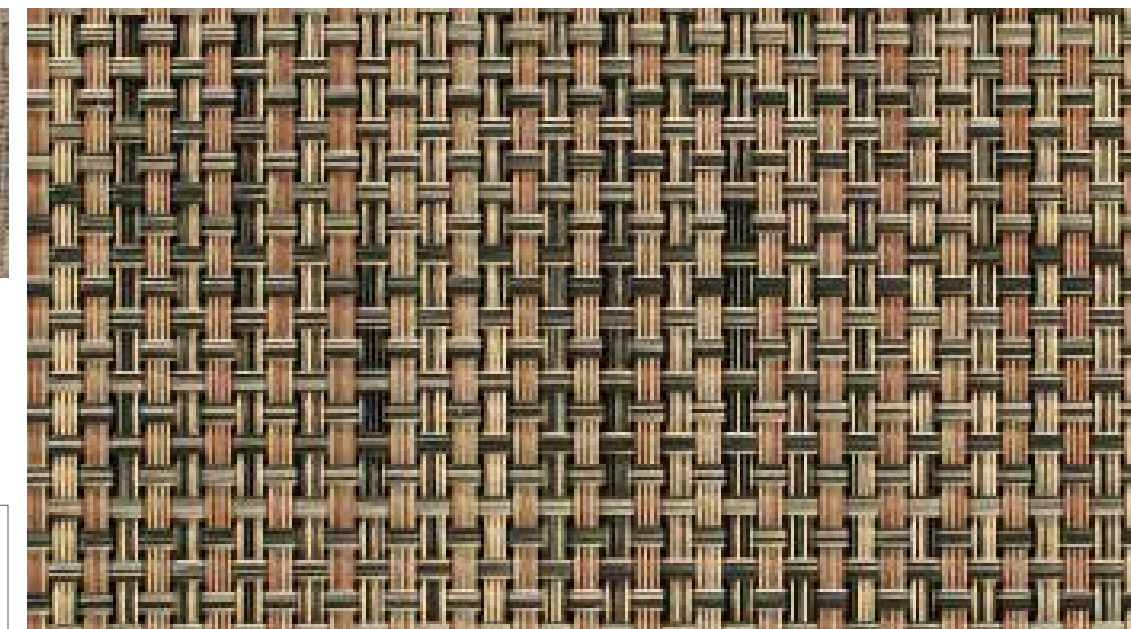

100111-002
ROUND
15in / 38cm

100112-002
SQUARE
13 x 14in /
33 x 36cm

100108-002 RUNNER
14 x 72in / 36 x 183cm

CUSTOM SIZES AND SHAPES AVAILABLE.
Please see pages 148-149 for more information,
including maintenance instructions.