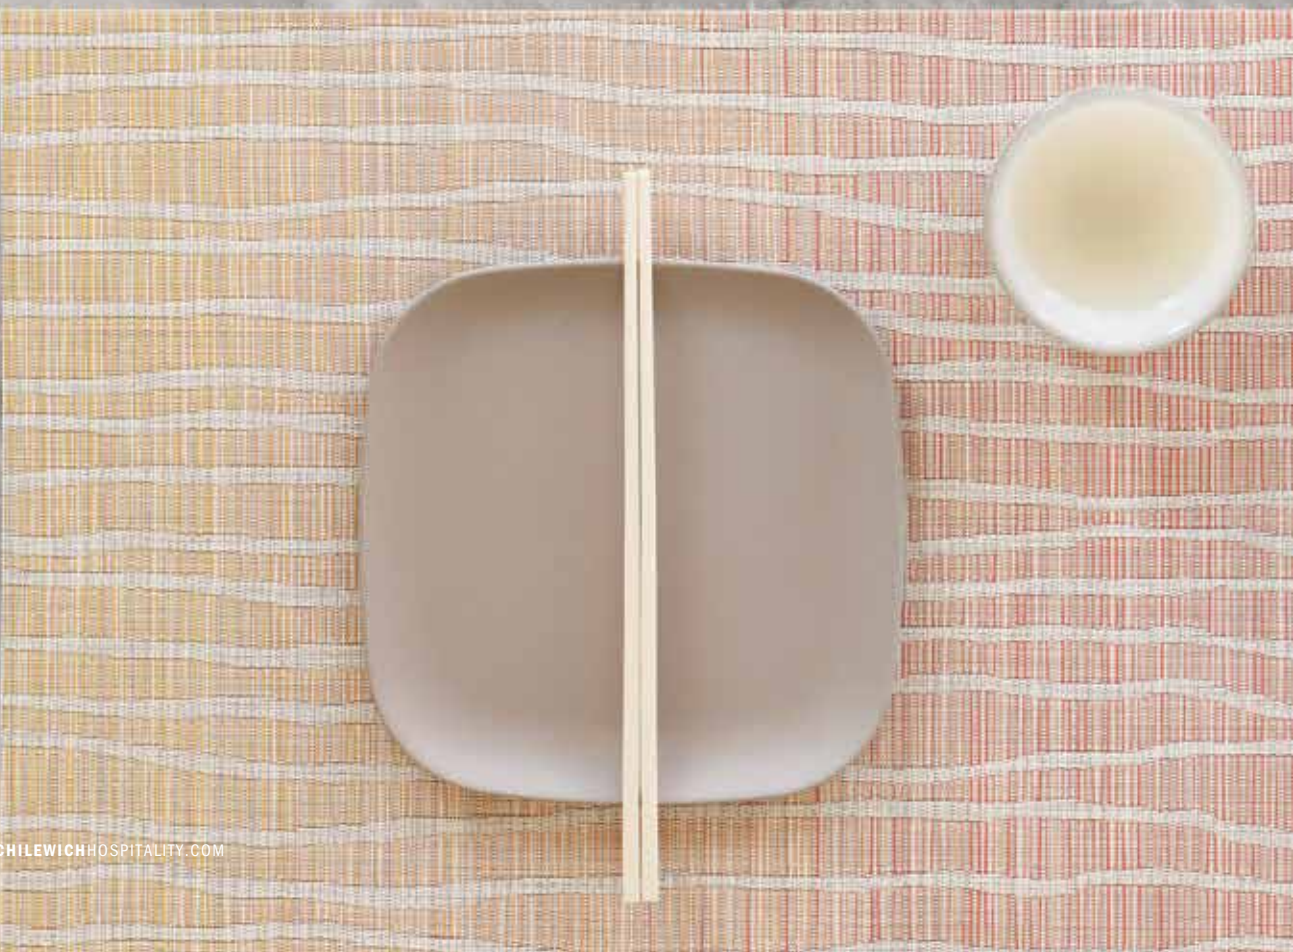

Float

Guava

100480-001
RECTANGLE
14 x 19in /
36 x 48cm

Fog

100480-002
RECTANGLE
14 x 19in /
36 x 48cm

CUSTOM SIZES AND SHAPES AVAILABLE.
Please see pages 148-149 for more information,
including maintenance instructions.