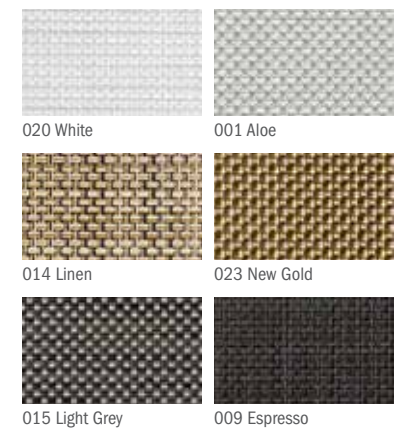

BAMBOO WIDE, shown left

1.5" (3.8cm) height
1.6" (4cm) diam.

COLOR	NO.	100323
Dune	010	■
Grey Flannel	012	■

Assembled in China.