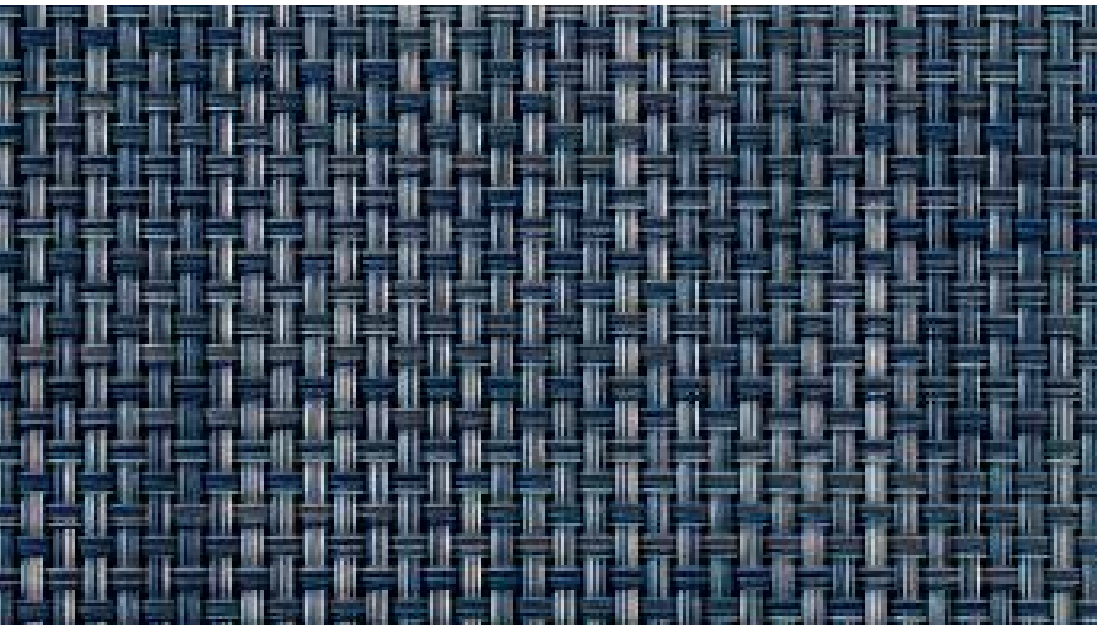

Denim

100110-012
RECTANGLE
14 x 19in /
36 x 48cm

100109-012
HOSPITALITY
RECTANGLE
12 x 16in /
30 x 41cm

100112-012
SQUARE
13 x 14in /
33 x 36cm

100111-012
ROUND
15in / 38cm

100108-012 RUNNER
14 x 72in / 36 x 183cm