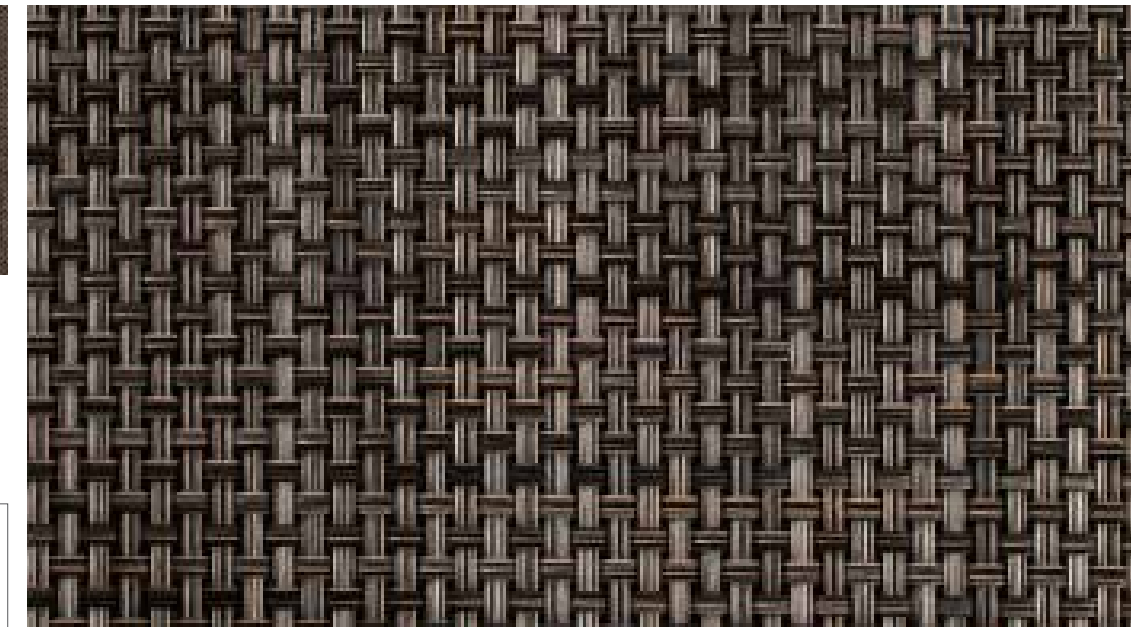

Denim

100110-012
RECTANGLE
14 x 19in /
36 x 48cm

100109-012
HOSPITALITY
RECTANGLE
12 x 16in /
30 x 41cm

100112-012
SQUARE
13 x 14in /
33 x 36cm

100111-012
ROUND
15in / 38cm

100108-012 RUNNER
14 x 72in / 36 x 183cm