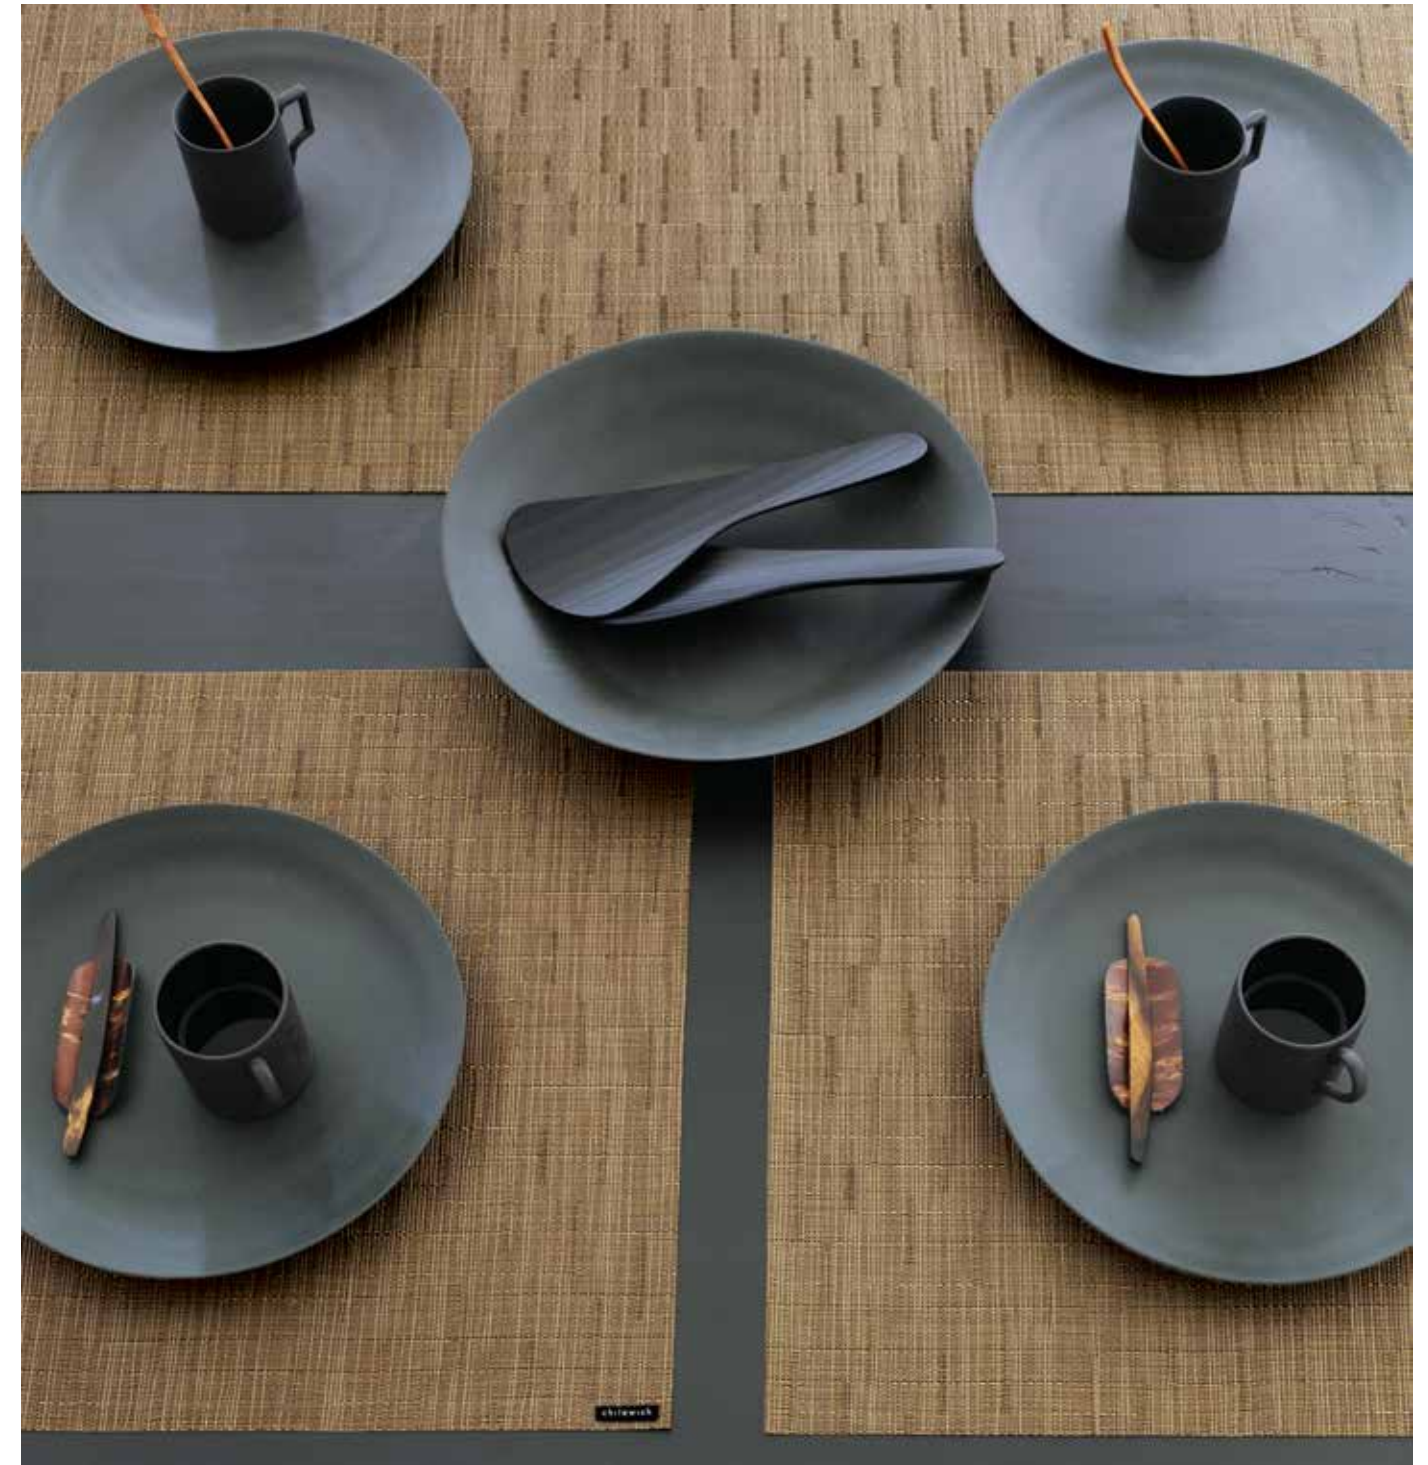

CUSTOM SIZES AND SHAPES AVAILABLE.
Please see pages 148-149 for more information,
including maintenance instructions.