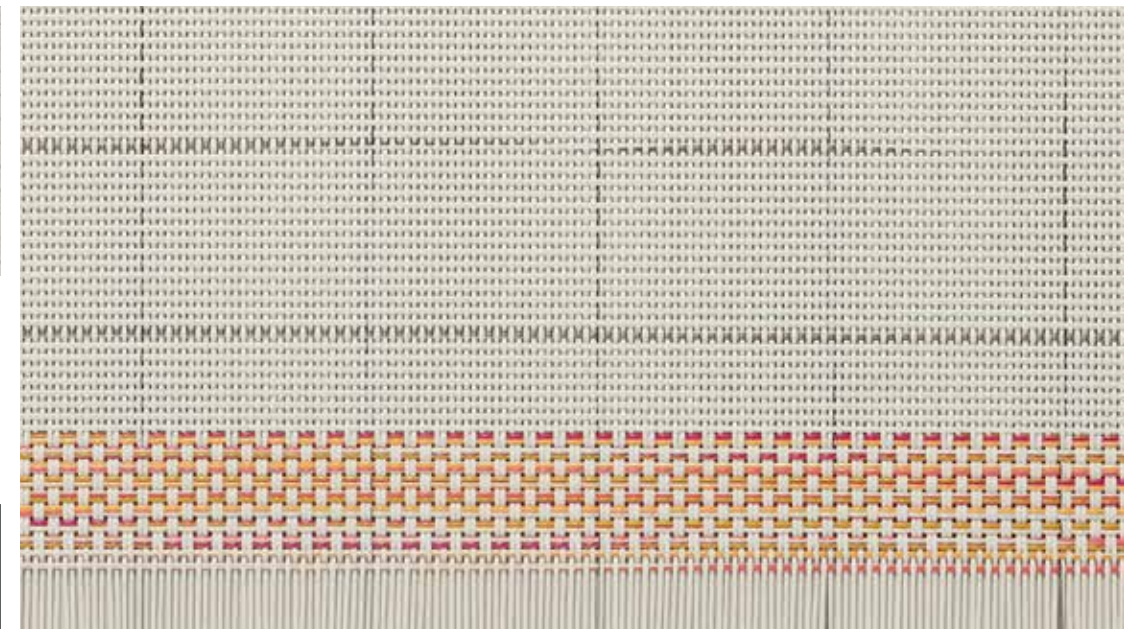

Selvedge

100478-002
RECTANGLE
14 x 19in /
36 x 48cm