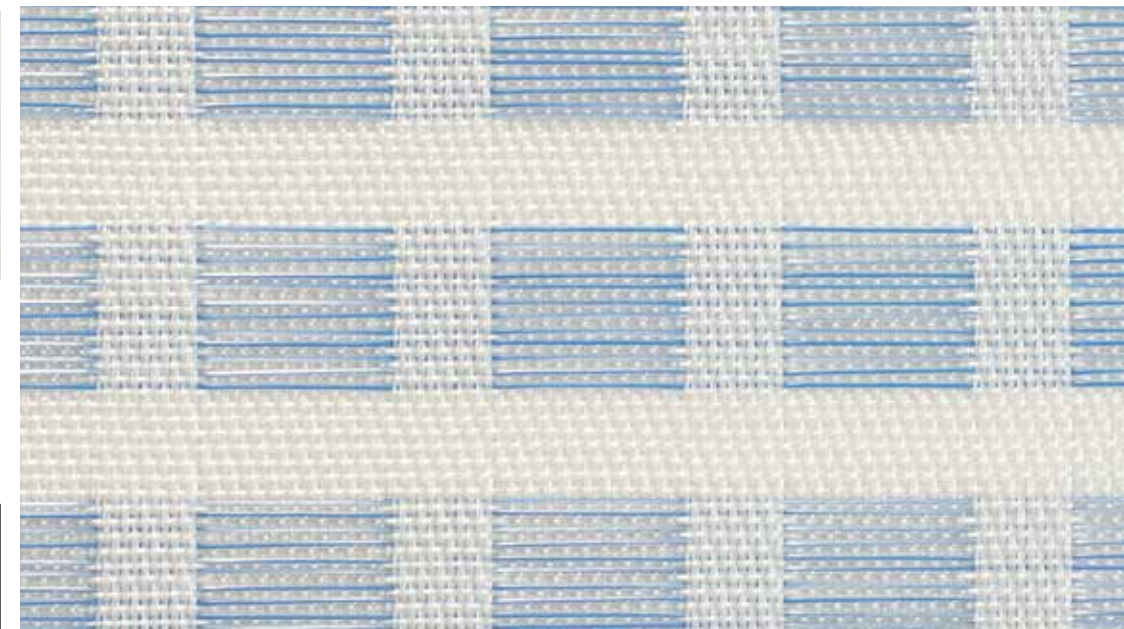

Stitch

Lake

100400-002
RECTANGLE
14 x 18.5in /
36 x 47cm

Gold

100400-001
RECTANGLE
14 x 18.5in /
36 x 47cm

LIMITED CUSTOMIZATION AVAILABLE.
Please see pages 148-149 for more information,
including maintenance instructions.