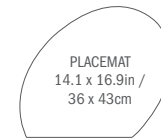

100446-005 / ON EDGE