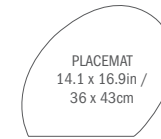

CUSTOM SIZES AND SHAPES AVAILABLE.
Please see pages 148-149 for more information,
including maintenance instructions.

OnEdge™

STOCK-SIZE PROGRAM

Dill
MINI BASKETWEAVE

100446-008 / ON EDGE

Gravel
MINI BASKETWEAVE