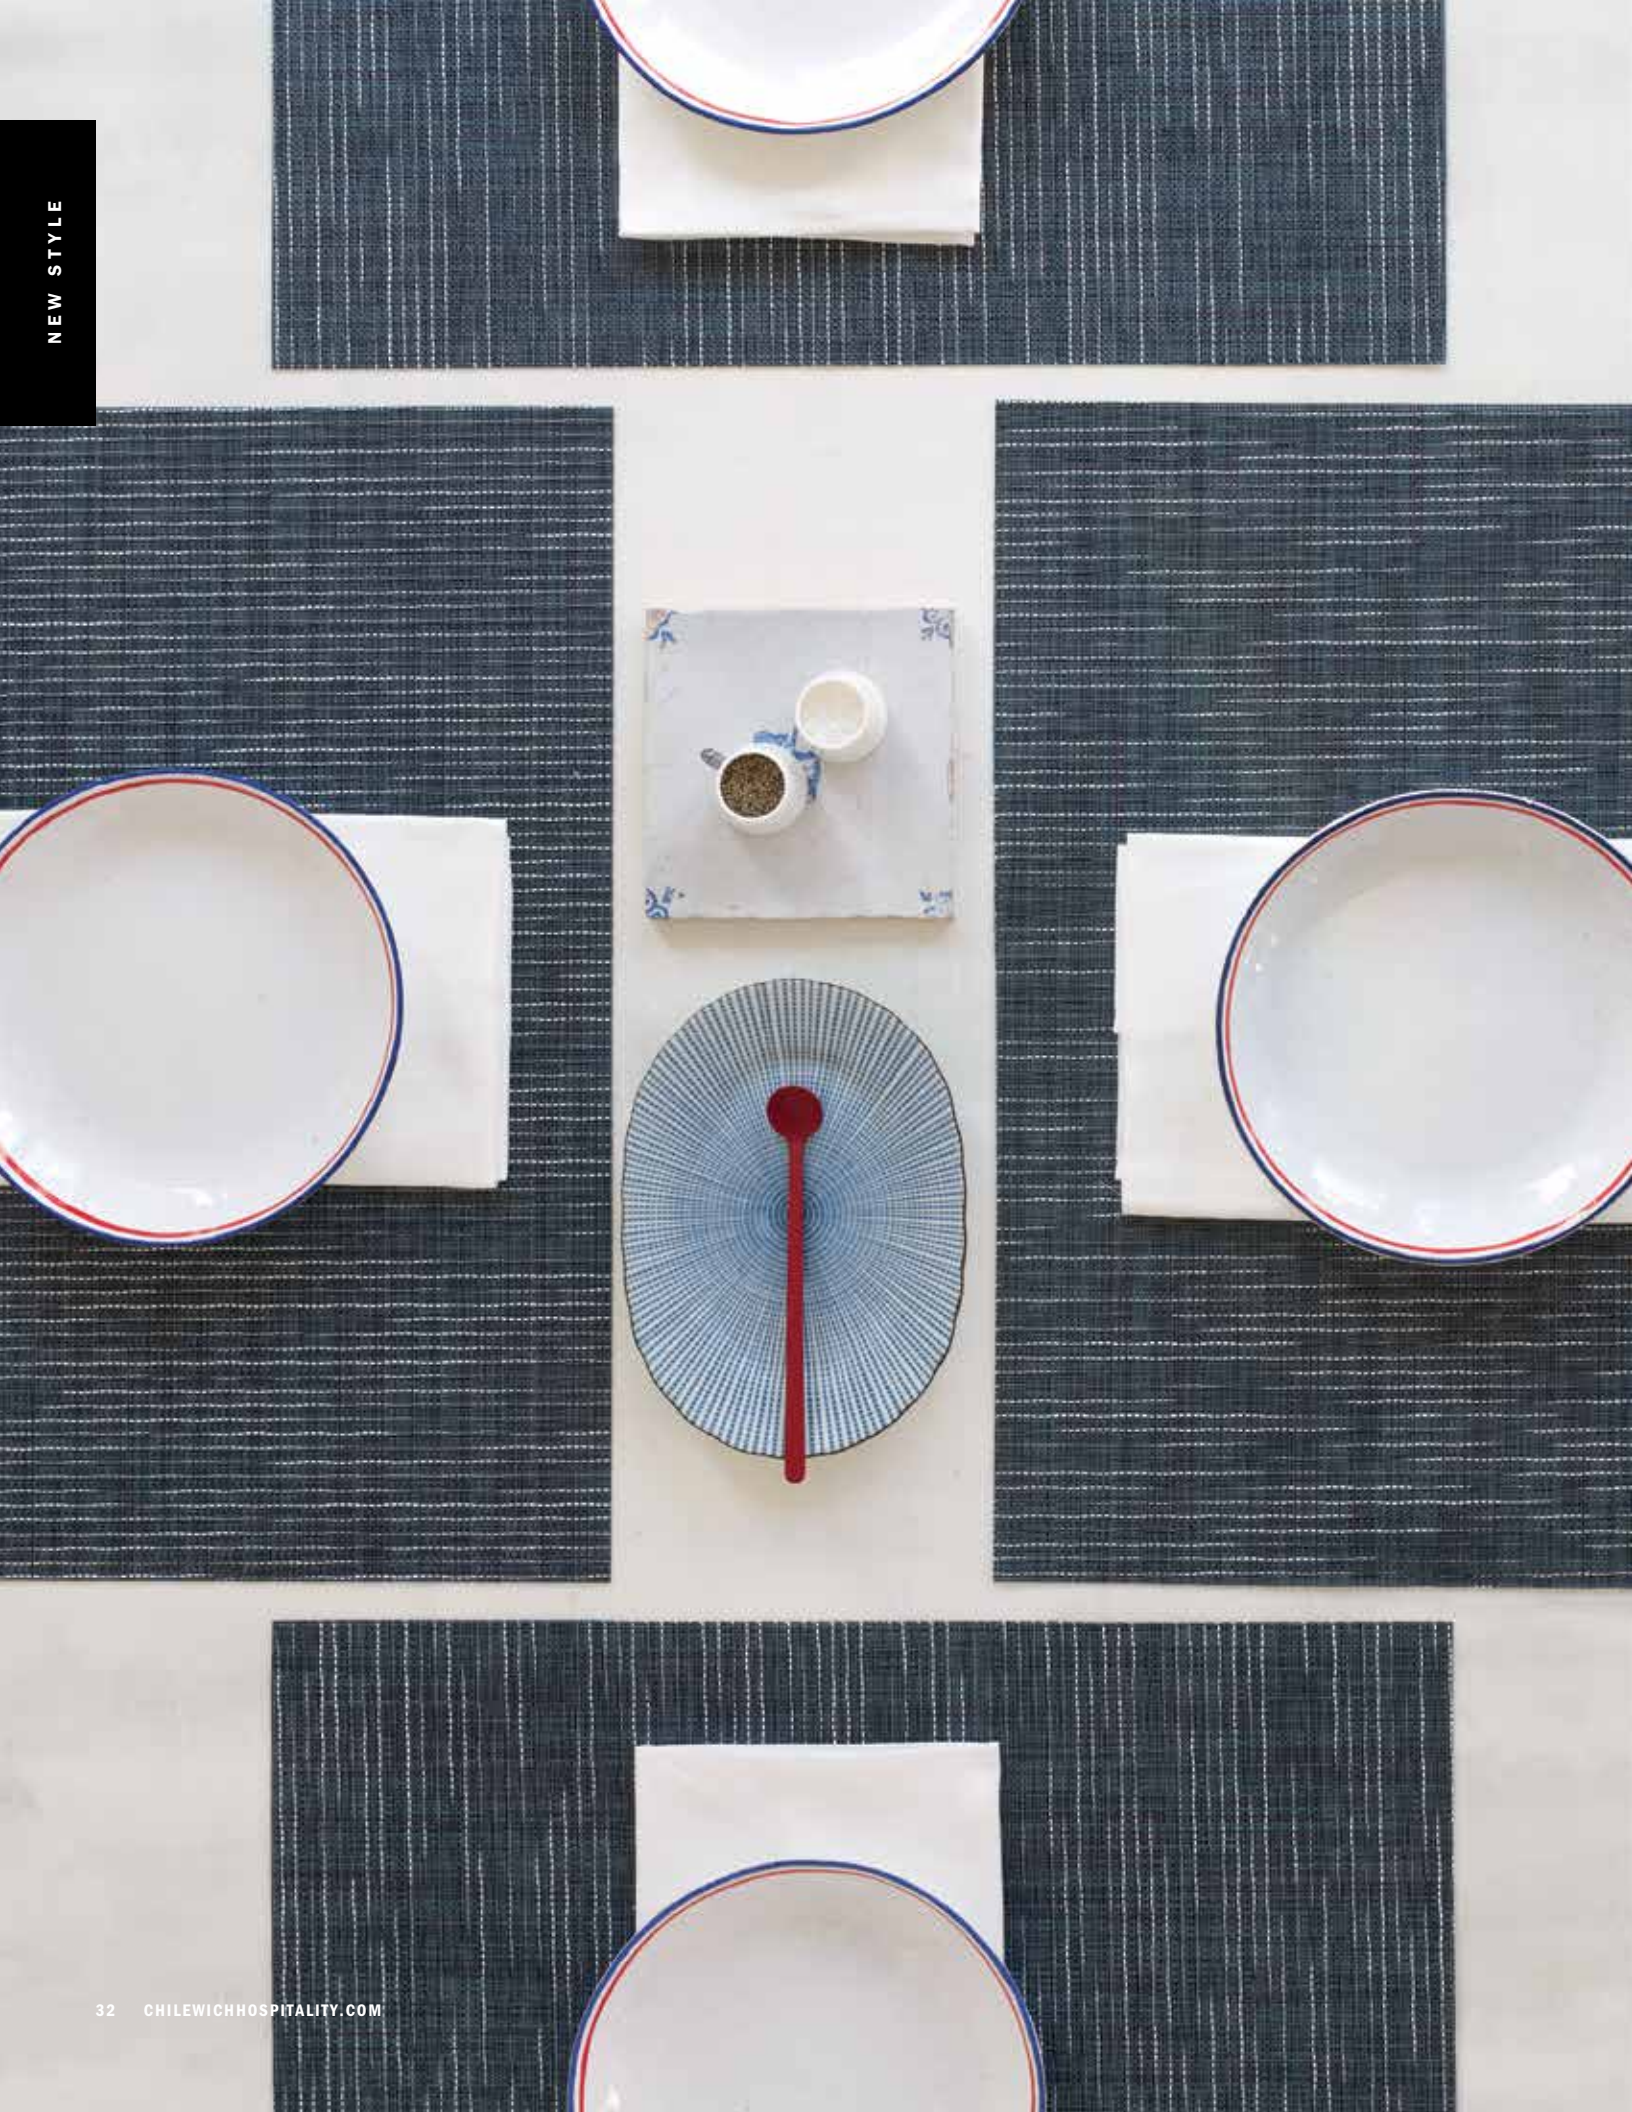

Float

Guava

100480-001
RECTANGLE
14 x 19in /
36 x 48cm

Fog

100480-002
RECTANGLE
14 x 19in /
36 x 48cm

CUSTOM SIZES AND SHAPES AVAILABLE.
Please see pages 148-149 for more information,
including maintenance instructions.