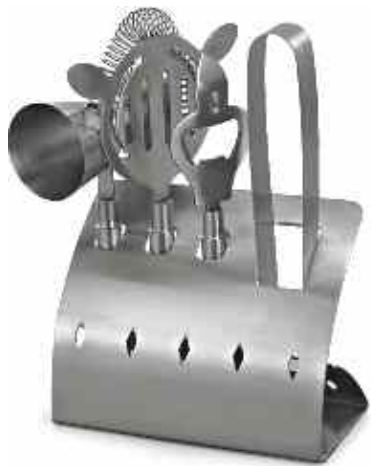

The term D/W used in this catalogue refers to double wall items and term S/W refers to single wall items.

*Also available in hammer finish.

TABLE WARES

DS-1201 SERVING HANDI / LAGAN*

DS-1202 SERVIC KARAH / BALTI DISH*
Wire Handle

DS-1309

DS-1310

DS-1308 TOOTH PICK-Hammer
DS-1309 STRAW HOLDER-Hammer
DS-1310 BUD VASE-Hammer

DS-1313

DS-1312

DS-1311

DS-1311 TOOTH PICK-Slotted
DS-1312 STRAW HOLDER-Slotted
DS-1313 BUD VASE-Slotted

TABLE ACCESSORIES

DS-1322 D/W ASH TRAY

BAR WARES

DS-1402 BAR TOOL SET-Matt

DS-1401 WINE COOLER-Matt

DS-1404 WINE BOTTLE HOLDER-Mirror

DS-1403 NUT BOWL-Hammer

DS-1405 ICE BUCKET-Hammer

DS-1406 ICE BUCKET-Plain