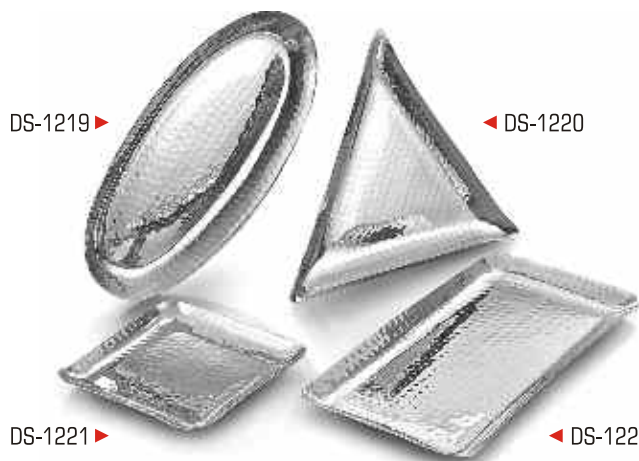

The term D/W used in this catalogue refers to double wall items and term S/W refers to single wall items.

*Also available in hammer finish.

TABLE WARES

DS-1201 SERVING HANDI / LAGAN*

DS-1202 SERVIC KARAH / BALTI DISH*
Wire Handle

TABLE WARES

DS-1216 OVAL PLATTER *

DS-1217 SQUARE PLATTER With Legs-Hammer

DS-1218 BREAD BASKET *

DS-1219 ▶

◀ DS-1220

DS-1221 ▶

◀ DS-1222