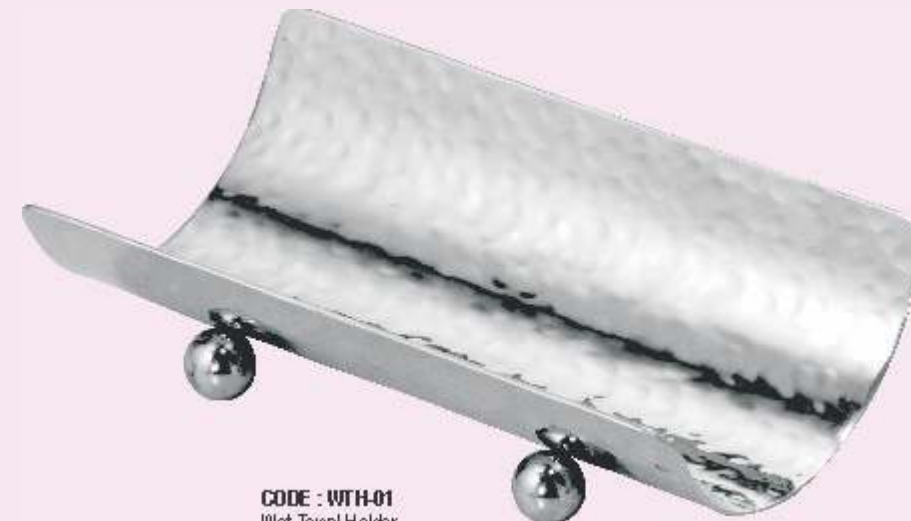

CODE : HRP-01
Round Plate
Sizes - 12", 14", 16", 18"

CODE : HRP-02
Round Salver
Sizes - 12", 14", 16", 18"

CODE : HOP-01
Oval Plate
Sizes - 9", 11", 13", 16", 24"

CODE : ICC-06
Ice Cream Cup

CODE : ICC-07
Ice Cream Cup

CODE : ICC-05
Ice Cream Cup

CODE : ICC-03
Ice Cream Cup

CODE : ICC-01
Ice Cream Cup

CODE : HFB-01
Finger Bowl with Underliner

CODE : HSB-01
Sauce Boat
Sizes - Small / Large

CODE : WTH-01
Wet Towel Holder

CODE : CPT-01
Coffee Pot
2CC, 4CC, 6CC, 12CC