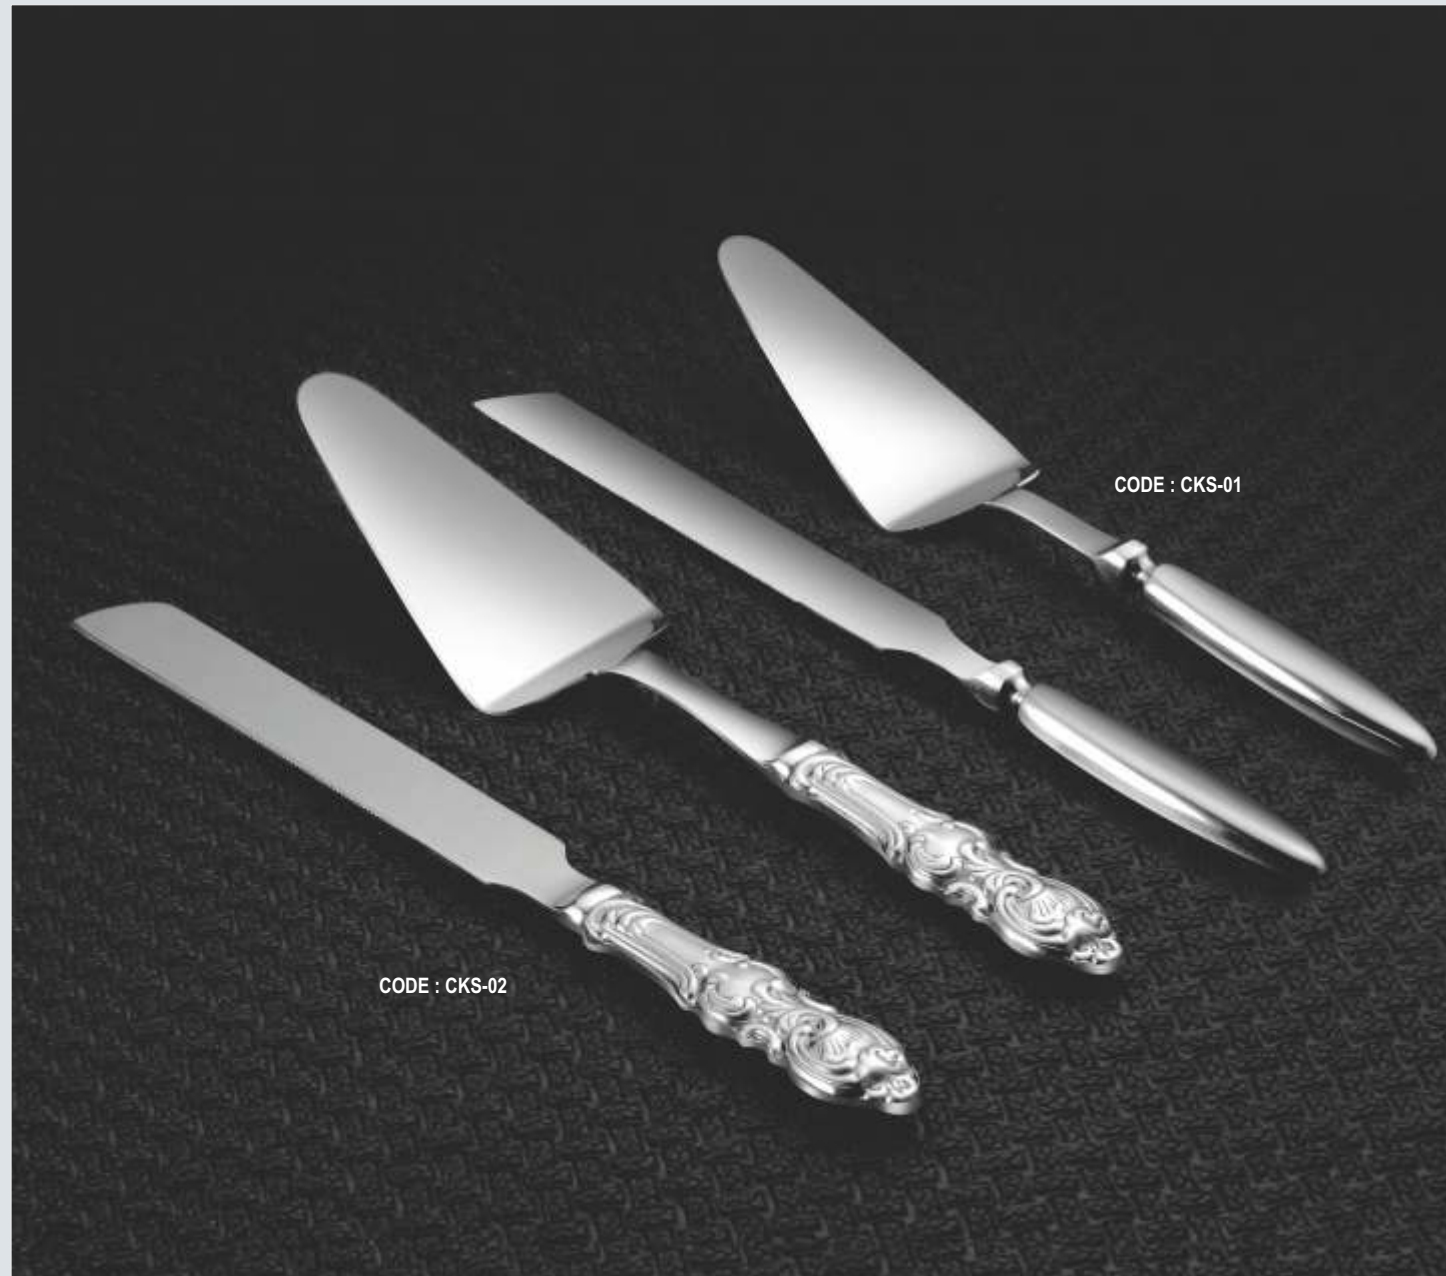

awke-nox[®]
World Class Cutlery

Awkenox makes cutlery with austenite steel 304 grade.

CODE : AHC-022
Classic

CODE : AHC-015
Elegant

CODE : AHC-075
Festiva

CODE : BB-07
Bread Basket Square
Sizes - Small / Large