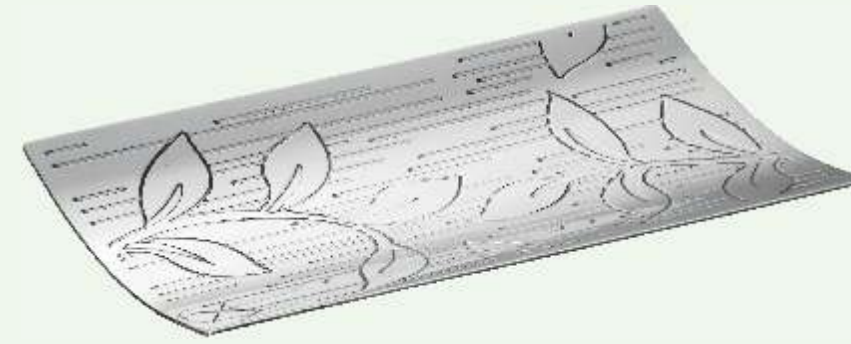

CODE : TB-02
Tissue Box

CODE : SD-03
Soap Dish

CODE : TB-03
Tissue Box

CODE : SD-02
Soap Dish

CODE : BA-01
Amenity Tray

CODE : EB-01
Cotton Wool Jar
Dia 3" H-4 1/2"

CODE : BA-04
Titanium Amenity Tray

CODE : TB-05
Titanium Amenity Tray