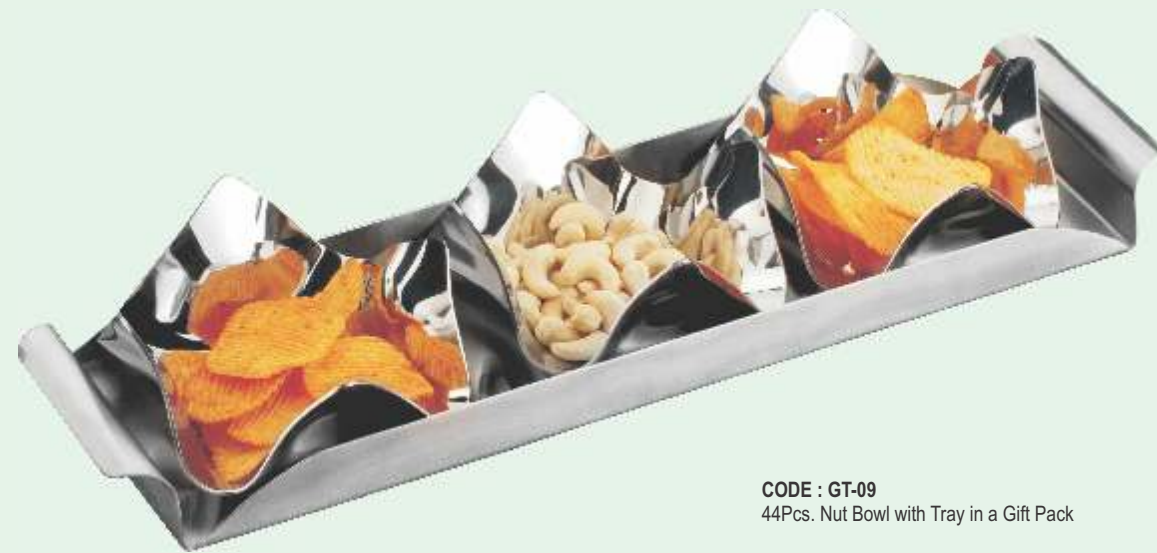

CODE : CCS-03
Condiment Holder

CODE : CCS-04
Condiment Holder S.S.

CODE : CCS-05
Condiment Set

CODE : RB-04
Wooden Relish Server

CODE : NB-01
Nut Bowl

CODE : GT-09
44Pcs. Nut Bowl with Tray in a Gift Pack

CODE : NB-02
Nut Bowl