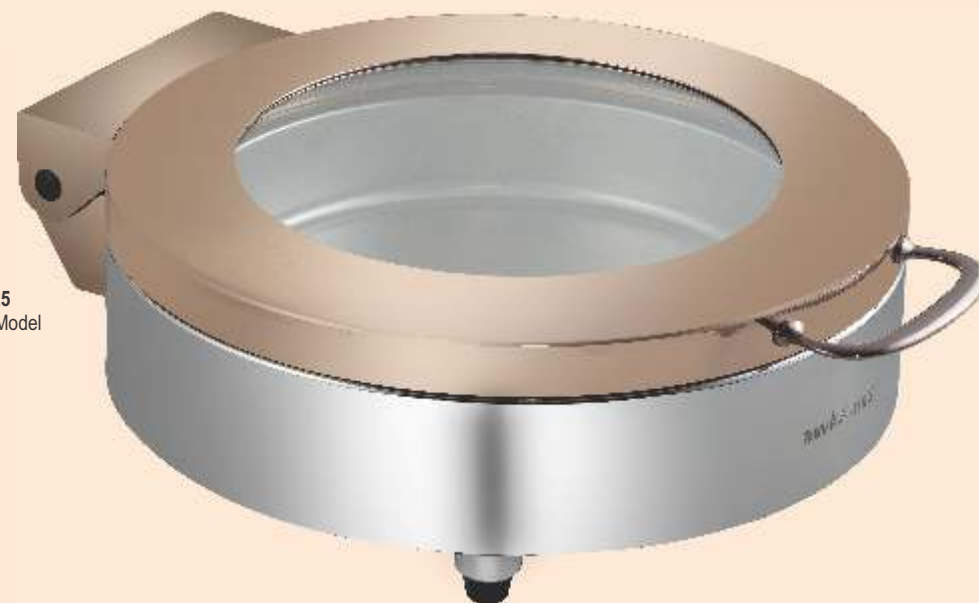

CODE : CHD-025
Stop Anywhere Model
Cap. 7 Ltrs.