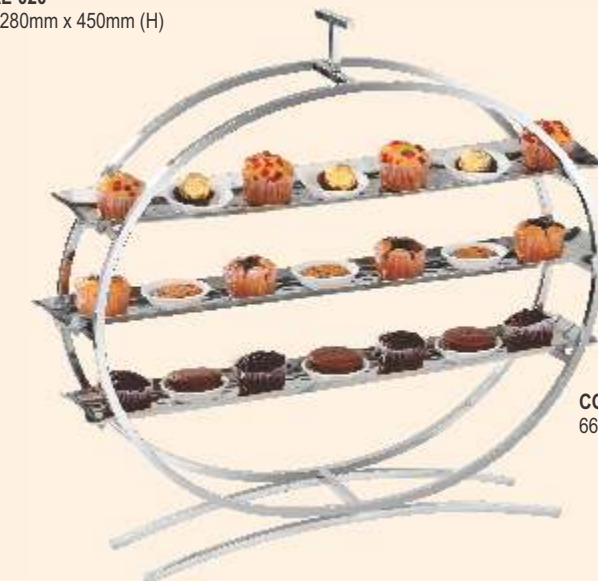

CODE : AL-016
Multi Utility Brick Elevation
51 mm x 102 mm x 51 mm

CODE : AL-017
Multi Utility Brick Elevation
256 mm x 128 mm x 64 mm (H)

CODE : AL-020
190mm x 280mm x 450mm (H)

CODE : AL-018
180mm x 180mm x 220mm (H)
180mm x 180mm x 100mm (H)