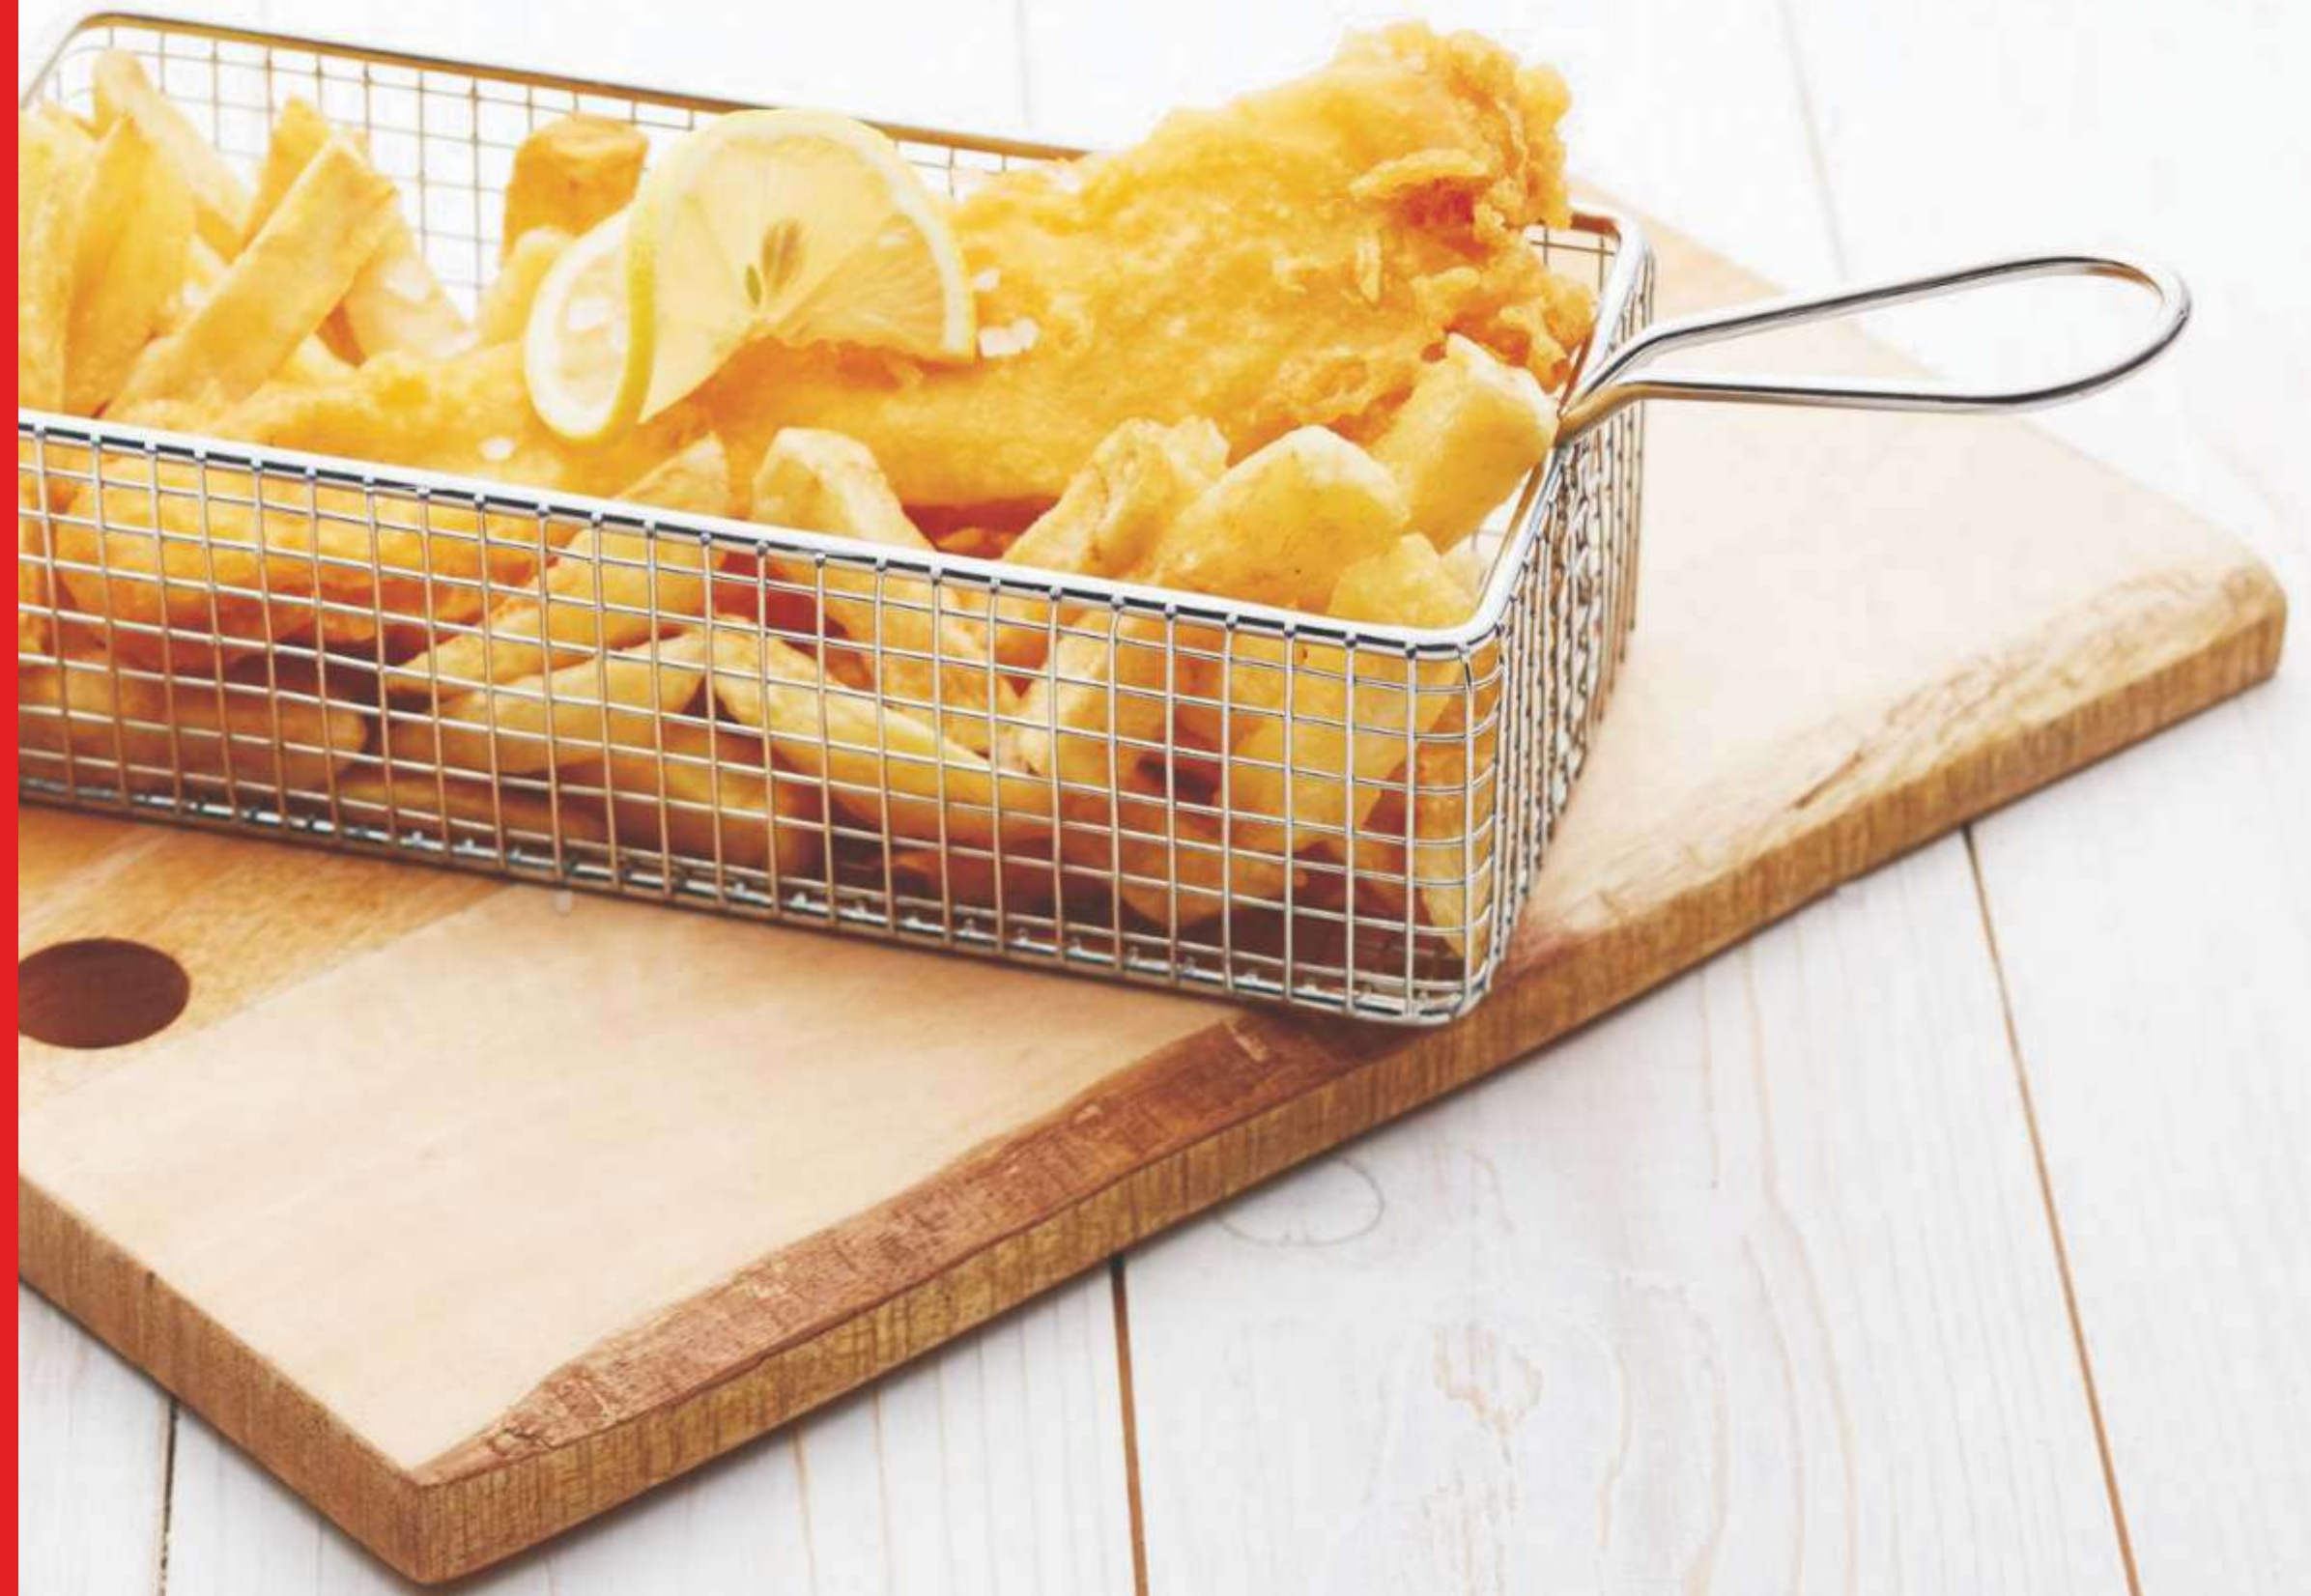

WIREWARE

RANGE OF WIREARE

01. SKIMMERS
02. STRAINERS
03. SKEWERS
04. BASKETS