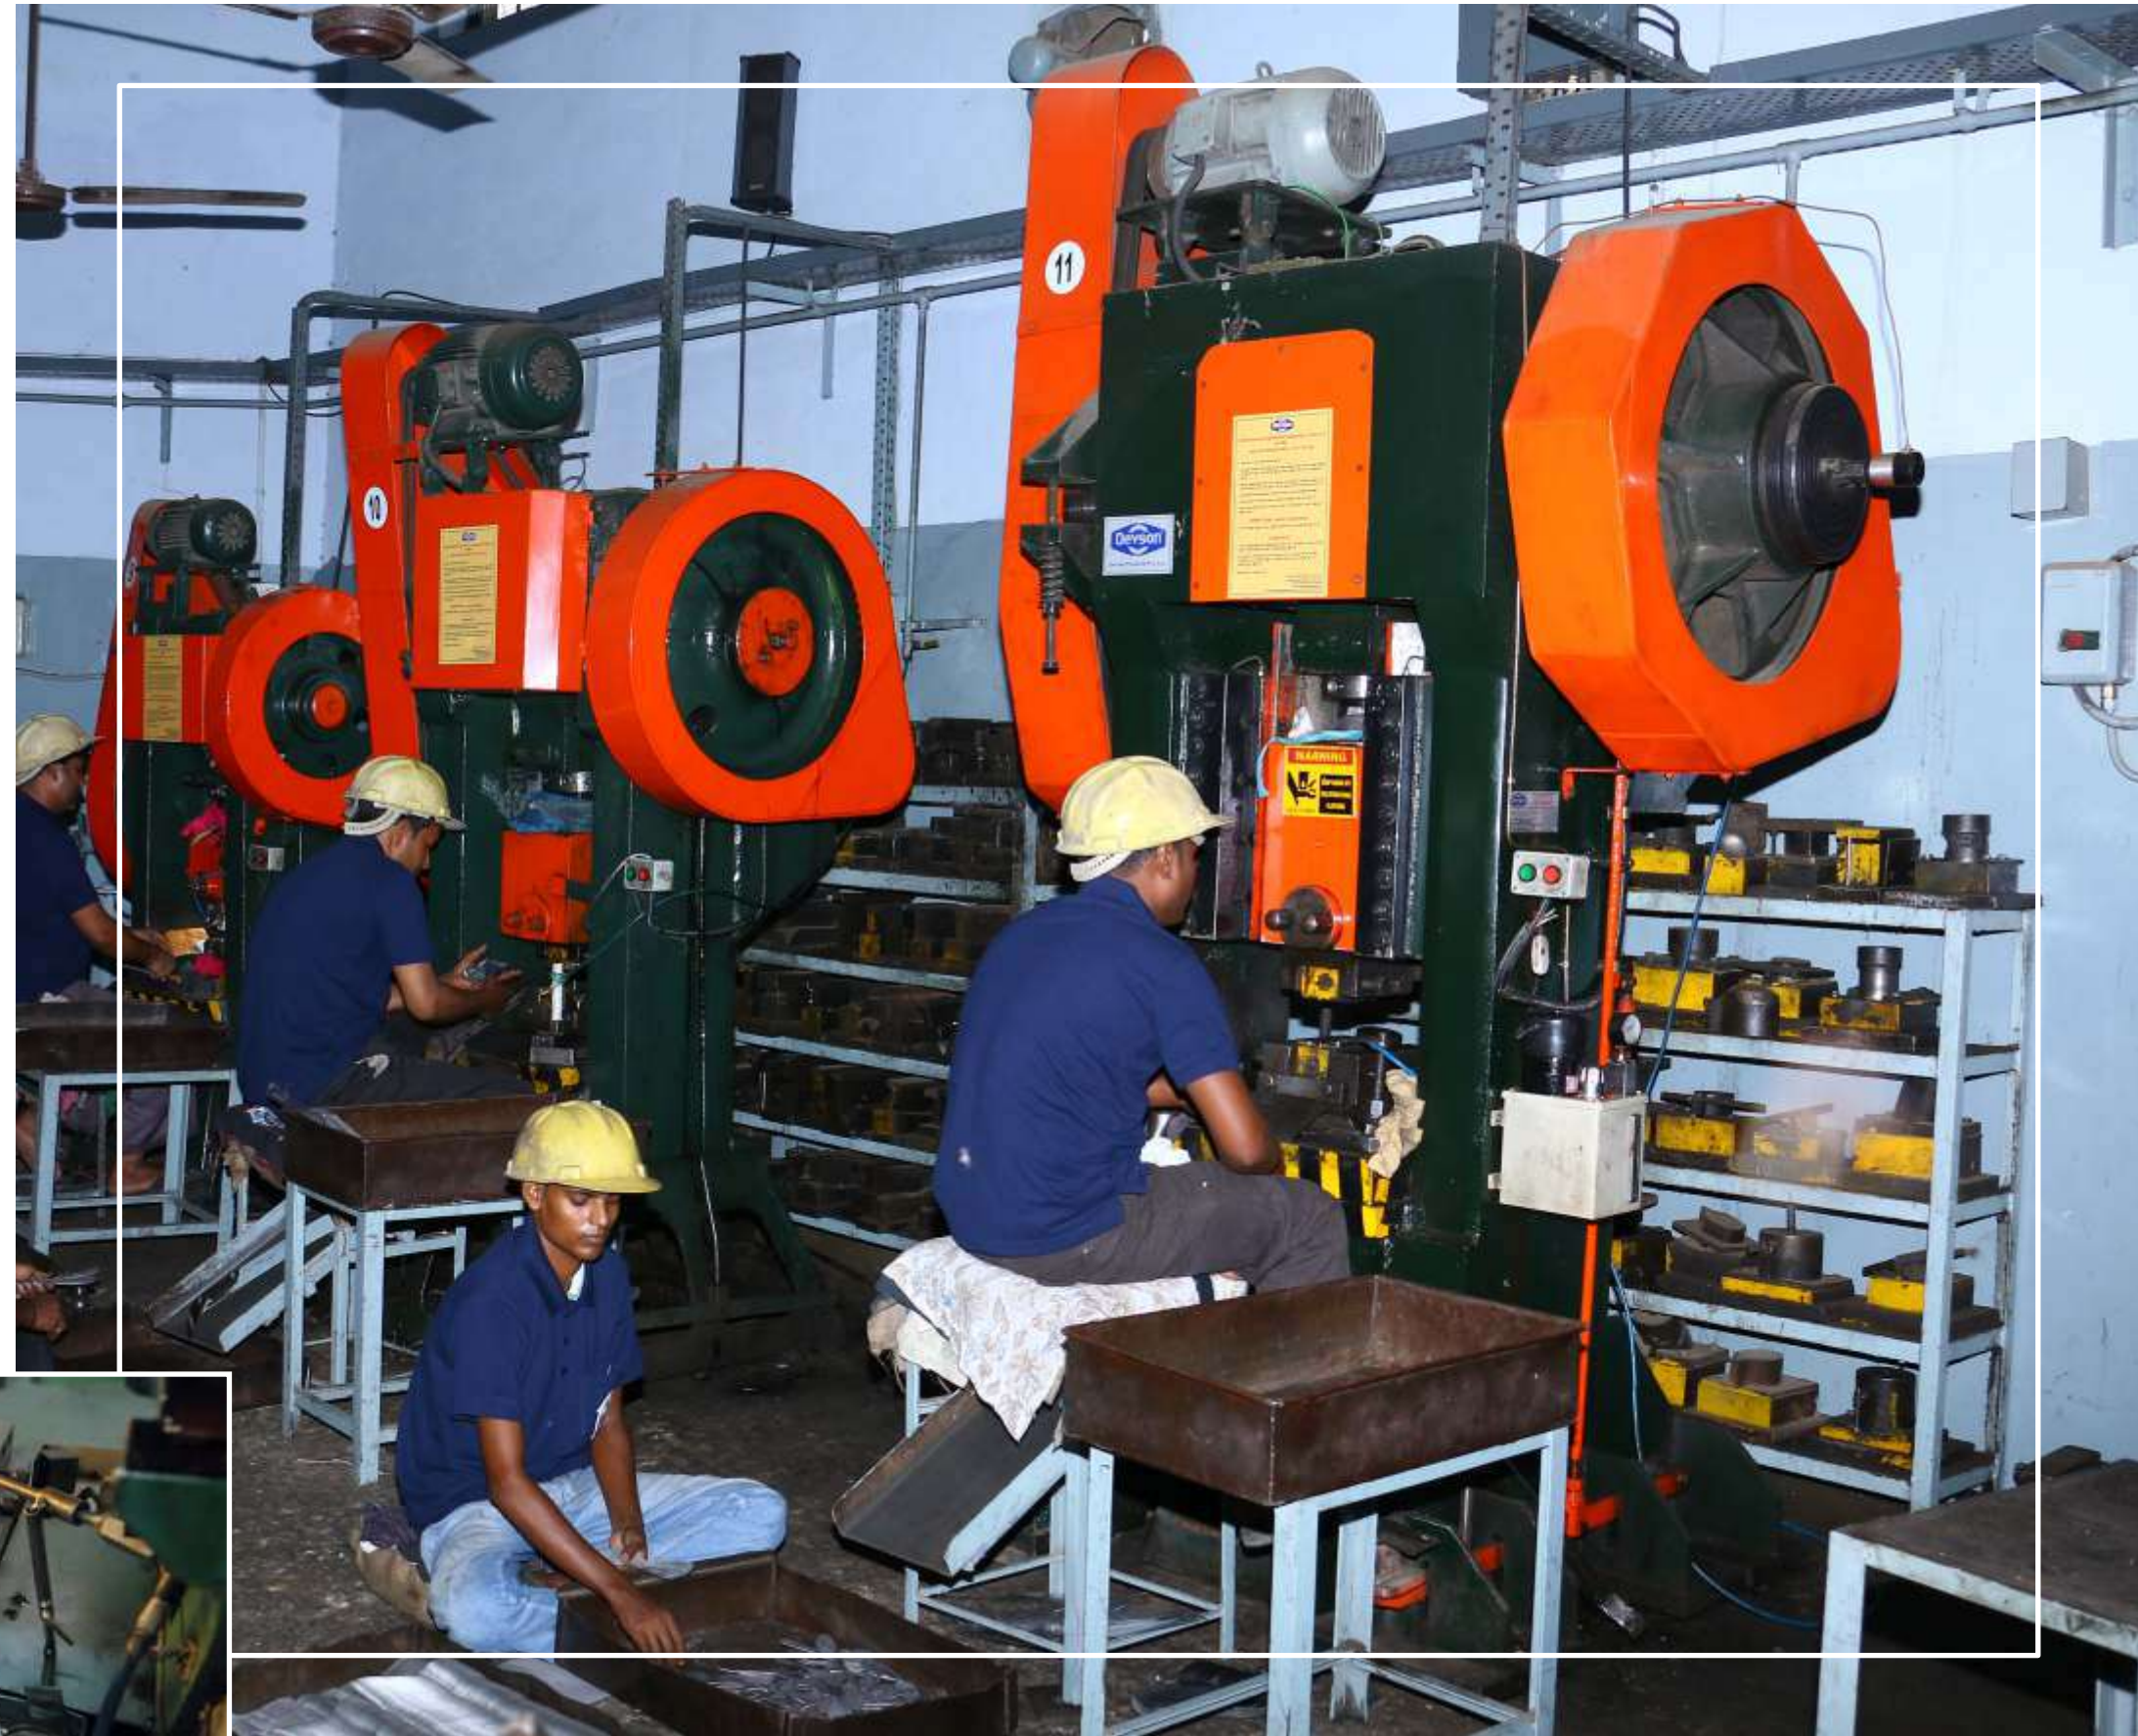

We are dedicated to providing professional chefs and restaurateurs with quality products and flawless services. All our products are pleasing to the eye, high in utility, practical in maintenance, and manufactured to the highest quality to ensure durability.

From our distribution office in Delhi, we are setting new standards in customer service. We value each order "whether large or small" and ensure that our products exceed customer expectations and meet their needs on a timely basis.

We are committed to servicing our clients not only through our comprehensive range of high-quality kitchenware and tableware, but also through competitive edge in costs.

We have surely and steadily added to our nationwide coverage through our exciting range of products, matched by an equally efficient customer service. Our efforts to go the extra mile have earned us an outstanding reputation amongst our clients.

We always keep our customer needs in mind as well as the expectations of the end-users to optimize our product range, design and service. A focus on market research is integral to our activities to keep pace with the times and achieve excellence.