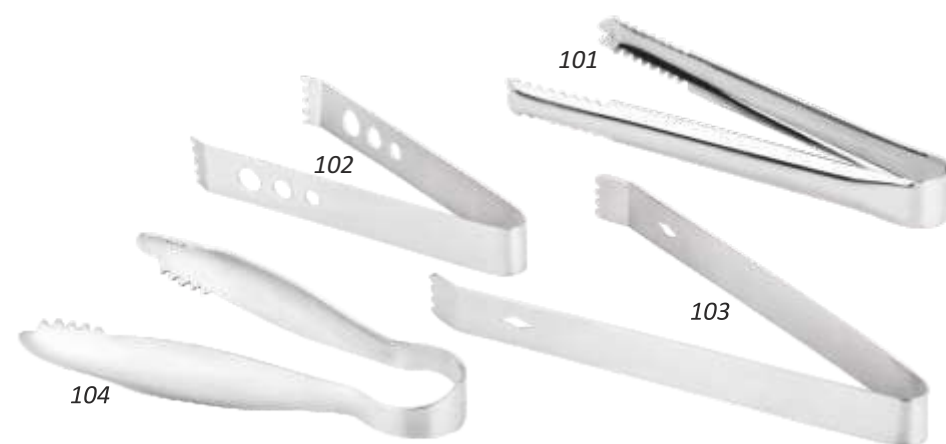

CODE	ITEM	SIZE
MTG SLT 109	Salad Tong	24.0 cm

SALAD TONG

MTG SLT 107T

CODE	ITEM	SIZE
MTG SLT 107T	Salad Tong	23.0 cm

ICE TONG

MTG ICT 100

CODE	COLOR	SIZE
MTG ICT 101	Ice Tong	14.0 cm
MTG ICT 102	Ice Tong	12.5 cm
MTG ICT 103	Ice Tong	17.5 cm
MTG ICT 104	Ice Tong	17.5 cm
MTG ICT 105	Ice Tong	18.0 cm