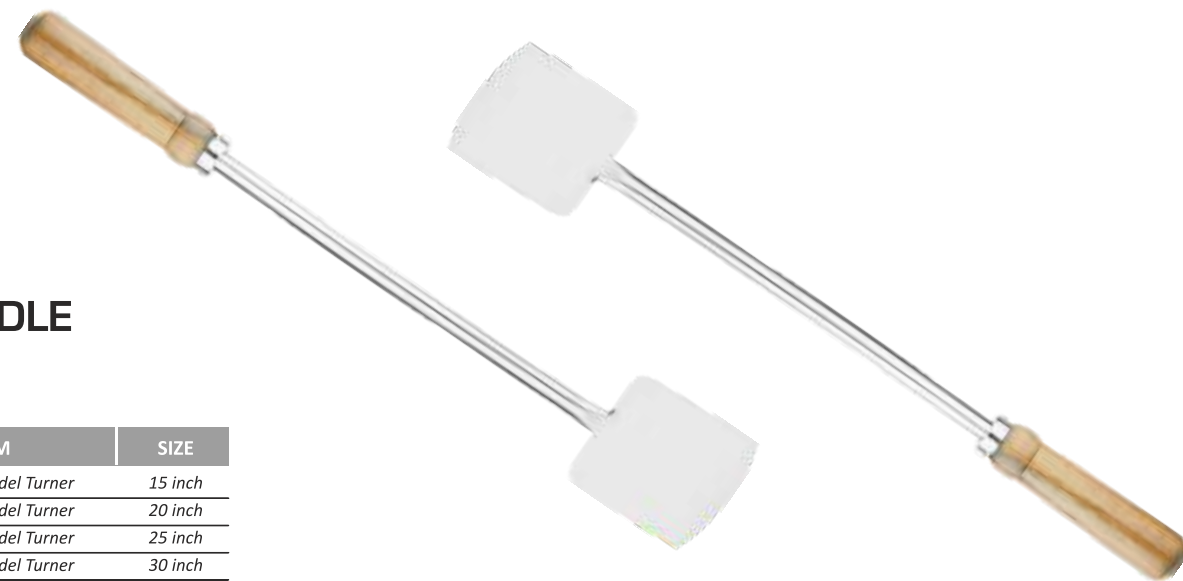

BIG MIXING PADDLE

MT&S MXP 100

CODE	ITEM	SIZE
MT&S MXP 101	Big Mixing Paddle	24 inch
MT&S MXP 102	Big Mixing Paddle	30 inch
MT&S MXP 103	Big Mixing Paddle	36 inch
MT&S MXP 104	Big Mixing Paddle	42 inch
MT&S MXP 105	Big Mixing Paddle	48 inch